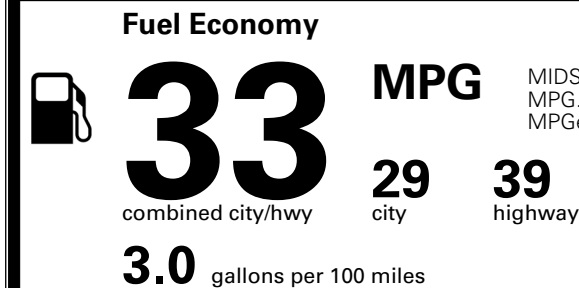

\$ 23,580.00

INLAND FREIGHT AND HANDLING

\$ 1,245.00

TOTAL MANUFACTURER'S SUGGESTED RETAIL PRICE ▶

\$ 24,825.00

TOTAL ADDITIONAL WEIGHT: 11.4

*Additional terms and conditions apply.
 **Kia Connect may be currently unavailable for some Model Year 2022 and newer vehicles sold or purchased in Massachusetts; please see owners.kia.com for more information.
 NOTE: When you purchase this vehicle, Kia America, Inc. collects personal information you provide to the dealership. For information on our collection and use of personal information and your rights, please see our Privacy Policy on www.kia.com.

EPA DOT Fuel Economy and Environment

Gasoline Vehicle

You save \$1,000
 in fuel costs over 5 years compared to the average new vehicle.

Annual fuel cost \$1,500

Actual results will vary for many reasons, including driving conditions and how you drive and maintain your vehicle. The average new vehicle gets 29 MPG and costs \$8,500 to fuel over 5 years. Cost estimates are based on 15,000 miles per year at \$ 3.30 per gallon. MPGe is miles per gasoline gallon equivalent. Vehicle emissions are a significant cause of climate change and smog.