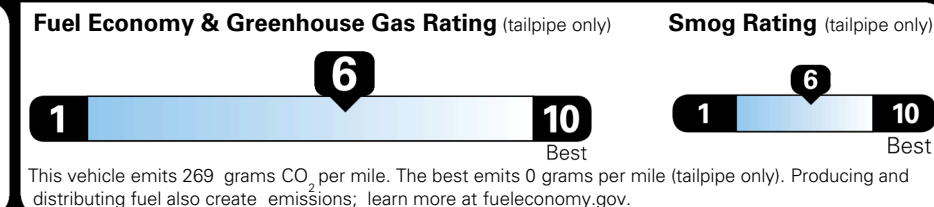

TOTAL ADDITIONAL WEIGHT: 11.4

EPA DOT Fuel Economy and Environment

Gasoline Vehicle

You save \$1,000
 in fuel costs over 5 years compared to the average new vehicle.

Annual fuel cost \$1,500

Actual results will vary for many reasons, including driving conditions and how you drive and maintain your vehicle. The average new vehicle gets 29 MPG and costs \$8,500 to fuel over 5 years. Cost estimates are based on 15,000 miles per year at \$ 3.30 per gallon. MPGe is miles per gasoline gallon equivalent. Vehicle emissions are a significant cause of climate change and smog.