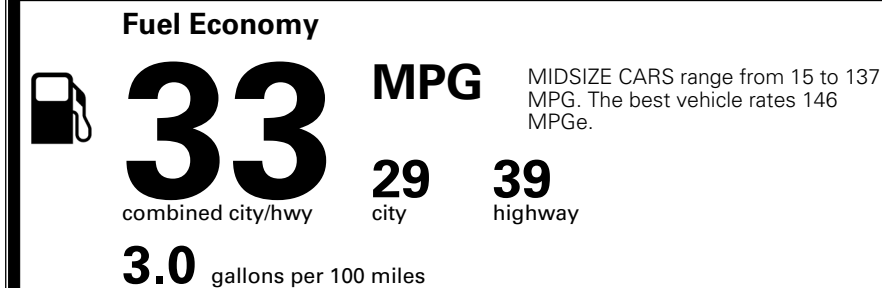

\$ 23,580.00

INLAND FREIGHT AND HANDLING

\$ 1,245.00

TOTAL MANUFACTURER'S SUGGESTED RETAIL PRICE ▶

\$ 24,825.00

*Additional terms and conditions apply.
 **Kia Connect may be currently unavailable for some Model Year 2022 and newer vehicles sold or purchased in Massachusetts; please see owners.kia.com for more information.
 NOTE: When you purchase this vehicle, Kia America, Inc. collects personal information you provide to the dealership. For information on our collection and use of personal information and your rights, please see our Privacy Policy on www.kia.com.

TOTAL ADDITIONAL WEIGHT: 11.4

EPA DOT Fuel Economy and Environment

Gasoline Vehicle

You save \$1,000
 in fuel costs over 5 years compared to the average new vehicle.

Annual fuel cost \$1,500

Actual results will vary for many reasons, including driving conditions and how you drive and maintain your vehicle. The average new vehicle gets 29 MPG and costs \$8,500 to fuel over 5 years. Cost estimates are based on 15,000 miles per year at \$ 3.30 per gallon. MPGe is miles per gasoline gallon equivalent. Vehicle emissions are a significant cause of climate change and smog.