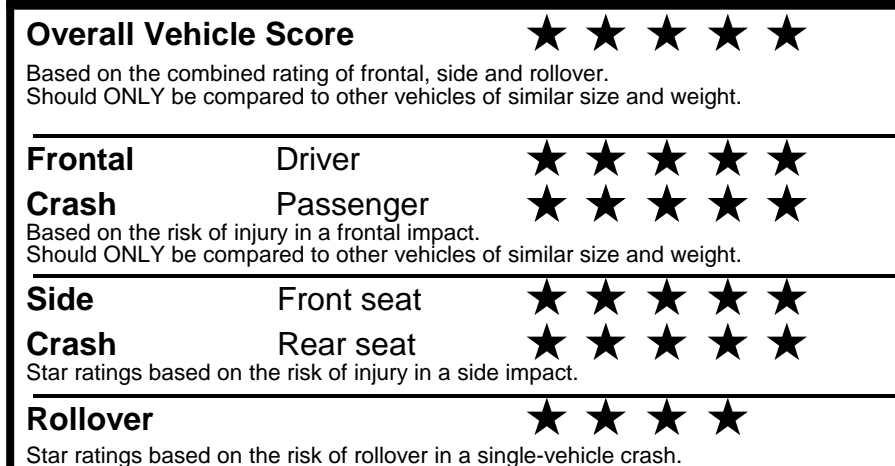

fueleconomy.gov
 Calculate personalized estimates and compare vehicles

Smartphone QR Code™

GOVERNMENT 5-STAR SAFETY RATINGS

PARTS CONTENT INFORMATION

FOR VEHICLES IN THIS CAR LINE U.S./CANADIAN PARTS CONTENT: 55 %