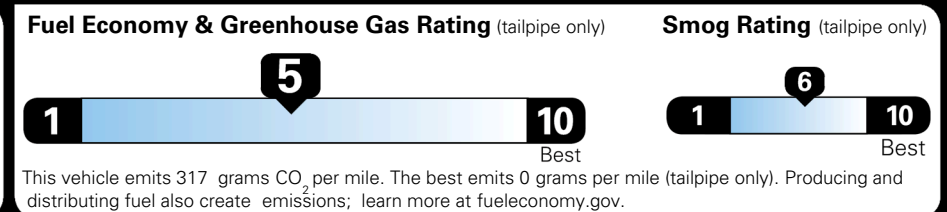

MSRP INCLUDING OPTIONS \$ 30,660.00

INLAND FREIGHT AND HANDLING \$ 1,495.00

TOTAL MANUFACTURER'S SUGGESTED RETAIL PRICE ▶ \$ 32,155.00

TOTAL ADDITIONAL WEIGHT: 7.8

*Additional terms and conditions apply.
 **Kia Connect may be currently unavailable for some Model Year 2022 and newer vehicles sold or purchased in Massachusetts; please see owners.kia.com for more information.
 NOTE: When you purchase this vehicle, Kia America, Inc. collects personal information you provide to the dealership. For information on our collection and use of personal information and your rights, please see our Privacy Policy on www.kia.com.

EPA DOT Fuel Economy and Environment

Gasoline Vehicle

You spend \$250 more in fuel costs over 5 years compared to the average new vehicle.

Annual fuel cost \$1,750

Actual results will vary for many reasons, including driving conditions and how you drive and maintain your vehicle. The average new vehicle gets 29 MPG and costs \$8,500 to fuel over 5 years. Cost estimates are based on 15,000 miles per year at \$ 3.30 per gallon. MPGe is miles per gasoline gallon equivalent. Vehicle emissions are a significant cause of climate change and smog.