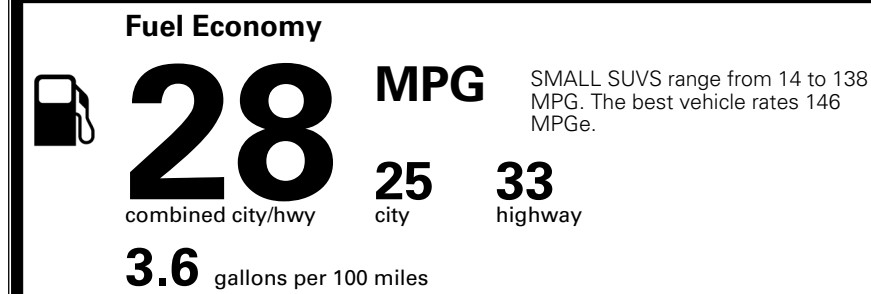

MSRP INCLUDING OPTIONS \$ 32,660.00

INLAND FREIGHT AND HANDLING \$ 1,495.00

TOTAL MANUFACTURER'S SUGGESTED RETAIL PRICE ▶ \$ 34,155.00

TOTAL ADDITIONAL WEIGHT: 7.8

EPA DOT Fuel Economy and Environment

Gasoline Vehicle