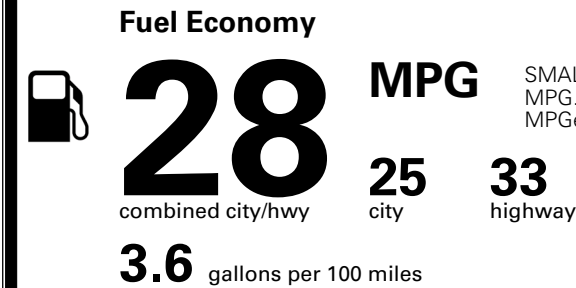

\$ 32,850.00

TOTAL ADDITIONAL WEIGHT: 16.0

*Additional terms and conditions apply.

**Kia Connect may be currently unavailable for some Model Year 2022 and newer vehicles sold or purchased in Massachusetts; please see owners.kia.com for more information.

EPA DOT Fuel Economy and Environment

Gasoline Vehicle

SMALL SUVs range from 14 to 125 MPG. The best vehicle rates 146 MPGe.

You spend \$250 more in fuel costs over 5 years compared to the average new vehicle.