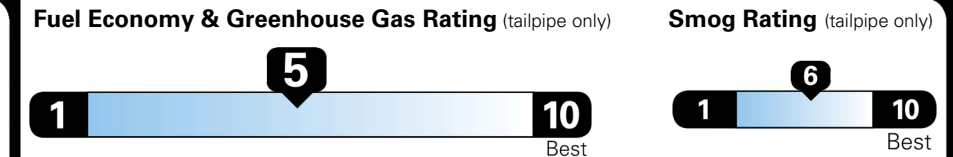

This vehicle emits 317 grams CO₂ per mile. The best emits 0 grams per mile (tailpipe only). Producing and distributing fuel also create emissions; learn more at fueleconomy.gov.

Actual results will vary for many reasons, including driving conditions and how you drive and maintain your vehicle. The average new vehicle gets 29 MPG and costs $8,500 to fuel over 5 years. Cost estimates are based on 15,000 miles per year at $ 3.30 per gallon. MPGe is miles per gasoline gallon equivalent. Vehicle emissions are a significant cause of climate change and smog.

fueleconomy.gov

Calculate personalized estimates and compare vehicles

GOVERNMENT 5-STAR SAFETY RATINGS

PARTS CONTENT INFORMATION

Overall Vehicle Score ★★★★★

Based on the combined rating of frontal, side and rollover. Should ONLY be compared to other vehicles of similar size and weight.

Frontal Crash Driver ★★★★★
Passenger ★★★★★

Based on the risk of injury in a frontal impact. Should ONLY be compared to other vehicles of similar size and weight.

Side Crash Front seat ★★★★★
Rear seat ★★★★★

Star ratings based on the risk of injury in a side impact.

Rollover ★★★★★

Star ratings based on the risk of rollover in a single-vehicle crash.

Star ratings range from 1 to 5 stars (★★★★★) with 5 being the highest.

Source: National Highway Traffic Safety Administration (NHTSA).

www.safercar.gov or 1-888-327-4236

Manufacturer's suggested retail price includes Manufacturer's recommended pre-delivery service. License and title fees, state and local taxes and other dealer installed options and accessories are not included in the manufacturer's suggested retail price.

FOR VEHICLES IN THIS CAR LINE U.S./CANADIAN PARTS CONTENT: 55 %

MAJOR SOURCES OF FOREIGN PARTS: KOREA: 30%

NOTE: PARTS CONTENT DOES NOT INCLUDE FINAL ASSEMBLY, DISTRIBUTION, OR OTHER NON-PARTS COSTS.

FOR THIS VEHICLE FINAL ASSEMBLY POINT: WEST POINT, GA, USA

COUNTRY OF ORIGIN ENGINE (MOTOR): USA
TRANSMISSION: USA