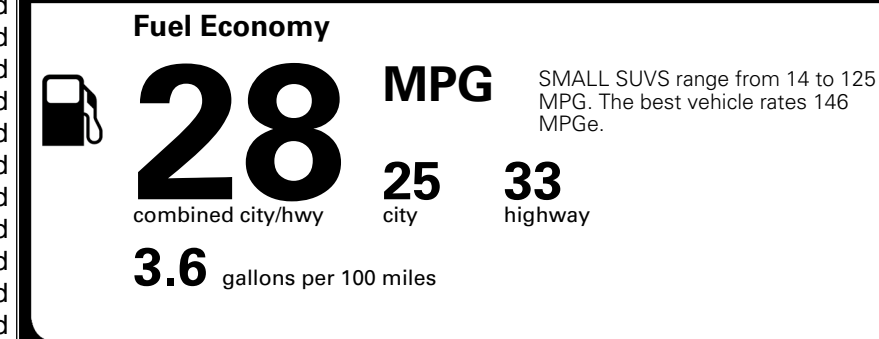

EPA DOT Fuel Economy and Environment

Gasoline Vehicle

You spend $250 more in fuel costs over 5 years compared to the average new vehicle.

Annual fuel cost $1,750