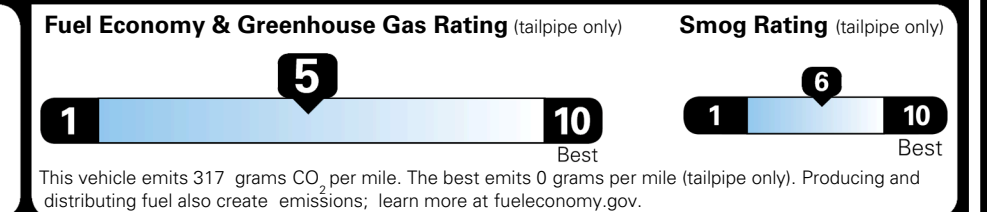

### EPA DOT Fuel Economy and Environment

Gasoline Vehicle

**You spend \$250 more in fuel costs over 5 years** compared to the average new vehicle.

**Annual fuel cost \$1,750**

Actual results will vary for many reasons, including driving conditions and how you drive and maintain your vehicle. The average new vehicle gets 29 MPG and costs \$8,500 to fuel over 5 years. Cost estimates are based on 15,000 miles per year at \$ 3.30 per gallon. MPGe is miles per gasoline gallon equivalent. Vehicle emissions are a significant cause of climate change and smog.