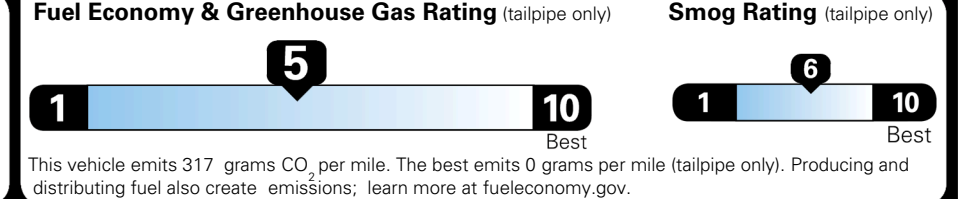

TOTAL ADDITIONAL WEIGHT: 23.1

EPA DOT Fuel Economy and Environment

Gasoline Vehicle

You spend \$250 more in fuel costs over 5 years compared to the average new vehicle.

Annual fuel cost \$1,750

Actual results will vary for many reasons, including driving conditions and how you drive and maintain your vehicle. The average new vehicle gets 29 MPG and costs \$8,500 to fuel over 5 years. Cost estimates are based on 15,000 miles per year at \$ 3.30 per gallon. MPGe is miles per gasoline gallon equivalent. Vehicle emissions are a significant cause of climate change and smog.