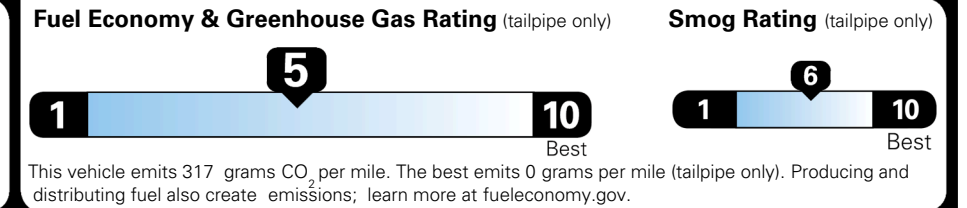

EPA DOT Fuel Economy and Environment

Gasoline Vehicle

You spend \$250 more in fuel costs over 5 years compared to the average new vehicle.

Annual fuel cost \$1,750

Actual results will vary for many reasons, including driving conditions and how you drive and maintain your vehicle. The average new vehicle gets 29 MPG and costs \$8,500 to fuel over 5 years. Cost estimates are based on 15,000 miles per year at \$ 3.30 per gallon. MPGe is miles per gasoline gallon equivalent. Vehicle emissions are a significant cause of climate change and smog.