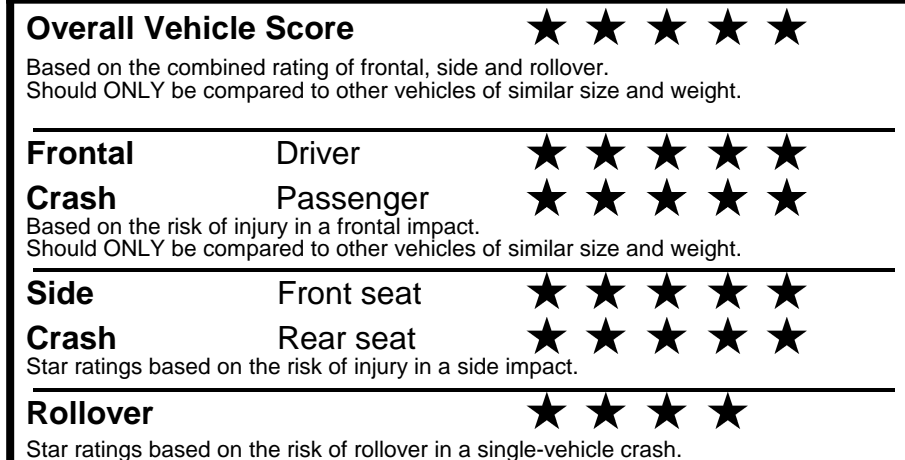

fueleconomy.gov

Calculate personalized estimates and compare vehicles

GOVERNMENT 5-STAR SAFETY RATINGS

Star ratings range from 1 to 5 stars (★★★★★) with 5 being the highest.
 Source: National Highway Traffic Safety Administration (NHTSA).
www.safercar.gov or 1-888-327-4236