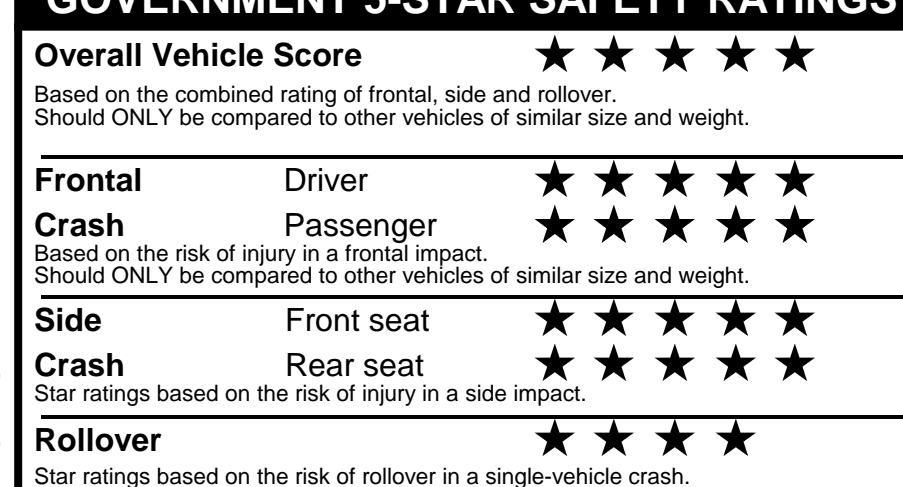

fueleconomy.gov

Calculate personalized estimates and compare vehicles

GOVERNMENT 5-STAR SAFETY RATINGS

Star ratings range from 1 to 5 stars (★★★★★) with 5 being the highest. Source: National Highway Traffic Safety Administration (NHTSA). www.safercar.gov or 1-888-327-4236