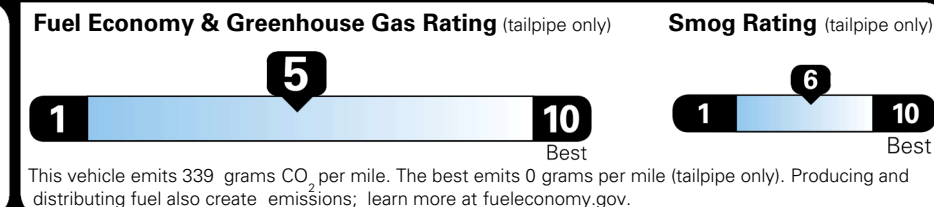

TOTAL ADDITIONAL WEIGHT: 15.9

EPA DOT Fuel Economy and Environment

Gasoline Vehicle

You spend \$1,000 more in fuel costs over 5 years compared to the average new vehicle.

Annual fuel cost \$1,900

Actual results will vary for many reasons, including driving conditions and how you drive and maintain your vehicle. The average new vehicle gets 29 MPG and costs \$8,500 to fuel over 5 years. Cost estimates are based on 15,000 miles per year at \$ 3.30 per gallon. MPGe is miles per gasoline gallon equivalent. Vehicle emissions are a significant cause of climate change and smog.