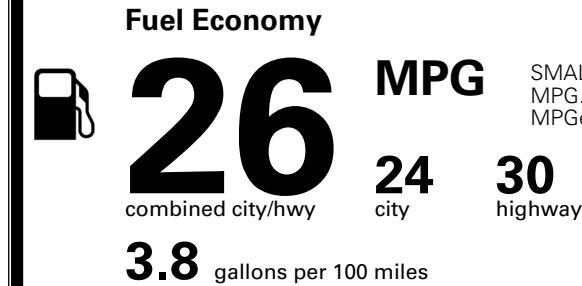

\$ 33,985.00

INLAND FREIGHT AND HANDLING

\$ 1,495.00

TOTAL MANUFACTURER'S SUGGESTED RETAIL PRICE ▶

\$ 35,480.00

*Additional terms and conditions apply.

**Kia Connect may be currently unavailable for some Model Year 2022 and newer vehicles sold or purchased in Massachusetts; please see owners.kia.com for more information.

TOTAL ADDITIONAL WEIGHT: 5.6

EPA DOT Fuel Economy and Environment

SMALL SUVs range from 14 to 138 MPG. The best vehicle rates 146 MPGe.

Gasoline Vehicle

You spend
\$1,000
 more in fuel costs
 over 5 years
 compared to the
 average new vehicle.