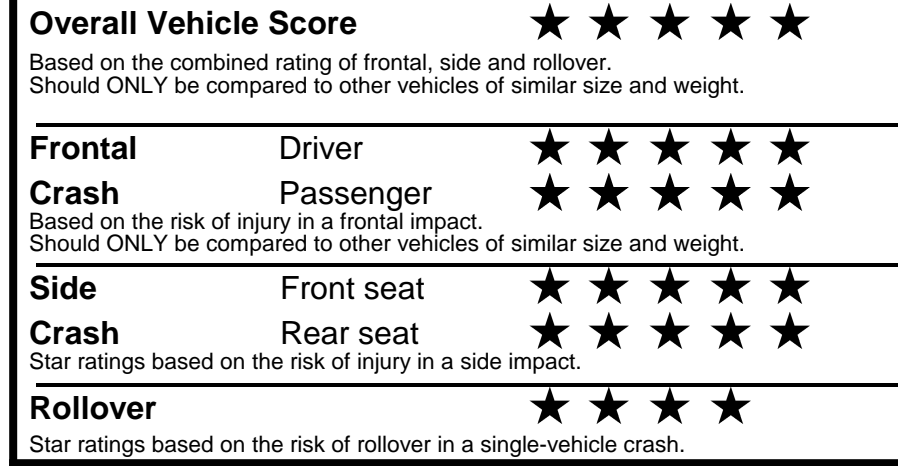

fueleconomy.gov
 Calculate personalized estimates and compare vehicles

Smartphone QR Code

GOVERNMENT 5-STAR SAFETY RATINGS

PARTS CONTENT INFORMATION

FOR VEHICLES IN THIS CAR LINE U.S./CANADIAN PARTS CONTENT: 55 %