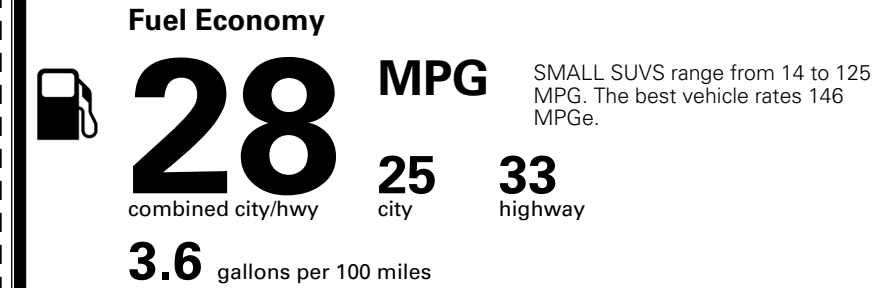

\$ 37,175.00

\$ 1,495.00

\$ 38,670.00

EPA DOT Fuel Economy and Environment

Gasoline Vehicle

You spend \$250 more in fuel costs over 5 years compared to the average new vehicle.

Annual fuel cost \$1,750

Actual results will vary for many reasons, including driving conditions and how you drive and maintain your vehicle. The average new vehicle gets 29 MPG and costs \$8,500 to fuel over 5 years. Cost estimates are based on 15,000 miles per year at \$ 3.30 per gallon. MPGe is miles per gasoline gallon equivalent. Vehicle emissions are a significant cause of climate change and smog.