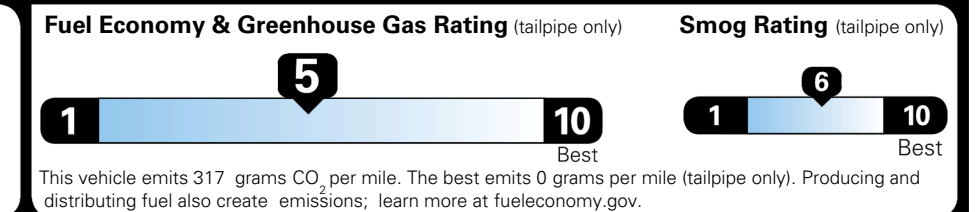

\$ 37,175.00

\$ 1,495.00

\$ 38,670.00

EPA DOT Fuel Economy and Environment

Gasoline Vehicle

You spend \$250 more in fuel costs over 5 years compared to the average new vehicle.

Annual fuel cost \$1,750

Actual results will vary for many reasons, including driving conditions and how you drive and maintain your vehicle. The average new vehicle gets 29 MPG and costs \$8,500 to fuel over 5 years. Cost estimates are based on 15,000 miles per year at \$ 3.30 per gallon. MPGe is miles per gasoline gallon equivalent. Vehicle emissions are a significant cause of climate change and smog.