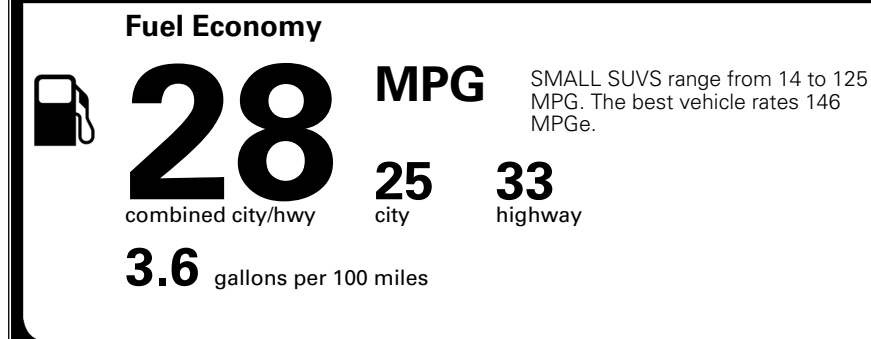

EPA DOT Fuel Economy and Environment

Gasoline Vehicle

You spend \$250 more in fuel costs over 5 years compared to the average new vehicle.

Annual fuel cost \$1,750

Actual results will vary for many reasons, including driving conditions and how you drive and maintain your vehicle. The average new vehicle gets 29 MPG and costs \$8,500 to fuel over 5 years. Cost estimates are based on 15,000 miles per year at \$ 3.30 per gallon. MPGe is miles per gasoline gallon equivalent. Vehicle emissions are a significant cause of climate change and smog.