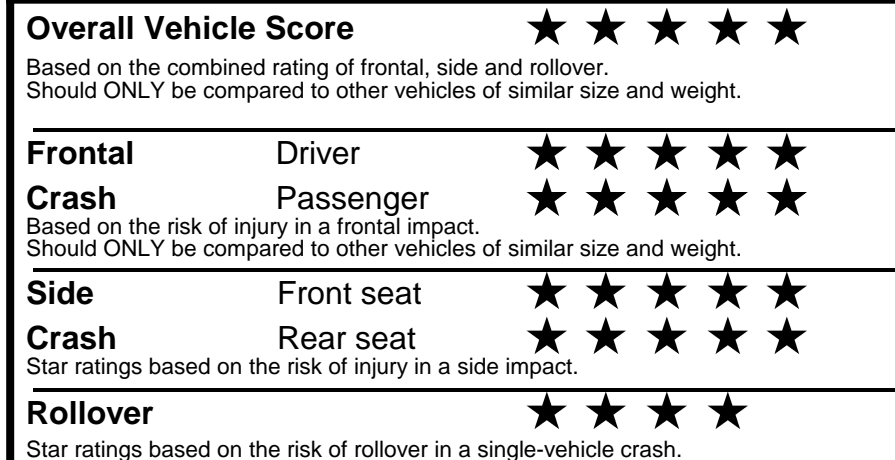

GOVERNMENT 5-STAR SAFETY RATINGS

PARTS CONTENT INFORMATION

FOR VEHICLES IN THIS CAR LINE U.S./CANADIAN PARTS CONTENT: 55 %

MAJOR SOURCES OF FOREIGN PARTS: KOREA: 30%

NOTE: PARTS CONTENT DOES NOT INCLUDE FINAL ASSEMBLY, DISTRIBUTION, OR OTHER NON-PARTS COSTS.

Star ratings range from 1 to 5 stars (★★★★★) with 5 being the highest. Source: National Highway Traffic Safety Administration (NHTSA). www.safercar.gov or 1-888-327-4236

FOR THIS VEHICLE FINAL ASSEMBLY POINT: WEST POINT, GA, USA

COUNTRY OF ORIGIN ENGINE (MOTOR): USA
TRANSMISSION: USA

*Additional terms and conditions apply.
**Kia Connect may be currently unavailable for some Model Year 2022 and newer vehicles sold or purchased in Massachusetts; please see owners.kia.com for more information.
NOTE: When you purchase this vehicle, Kia America, Inc. collects personal information you provide to the dealership. For information on our collection and use of personal information and your rights, please see our Privacy Policy on www.kia.com.