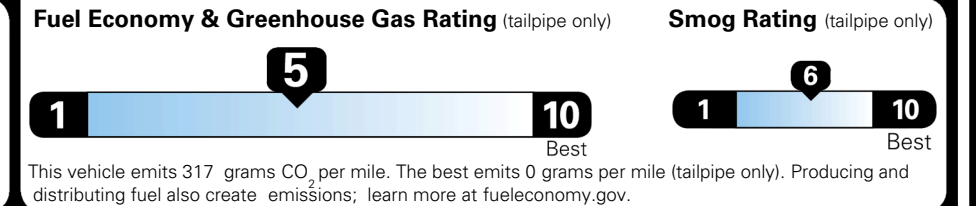

Actual results will vary for many reasons, including driving conditions and how you drive and maintain your vehicle. The average new vehicle gets 29 MPG and costs $8,500 to fuel over 5 years. Cost estimates are based on 15,000 miles per year at $ 3.30 per gallon. MPGe is miles per gasoline gallon equivalent. Vehicle emissions are a significant cause of climate change and smog.

fueleconomy.gov

Calculate personalized estimates and compare vehicles