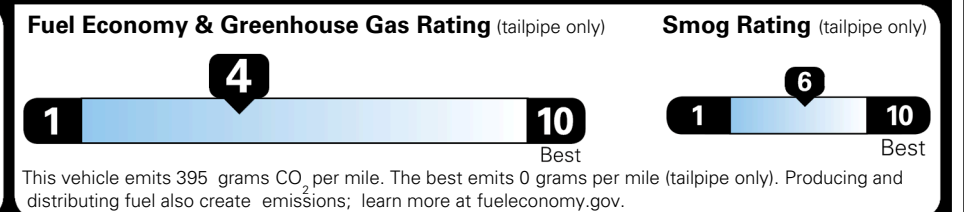

\$ 45,125.00

\$ 1,545.00

\$ 46,670.00

EPA DOT Fuel Economy and Environment

Gasoline Vehicle

You spend
\$2,750
 more in fuel costs
 over 5 years
 compared to the
 average new vehicle.

Annual fuel cost
\$2,250