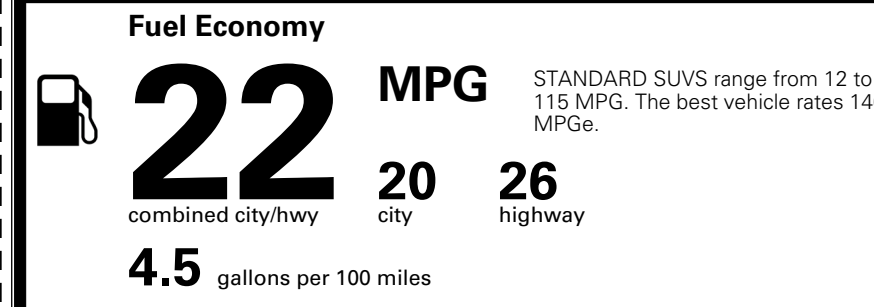

\$ 45,125.00

\$ 1,545.00

\$ 46,670.00

EPA DOT Fuel Economy and Environment

Gasoline Vehicle

You spend
\$2,750
 more in fuel costs
 over 5 years
 compared to the
 average new vehicle.

Annual fuel cost
\$2,250