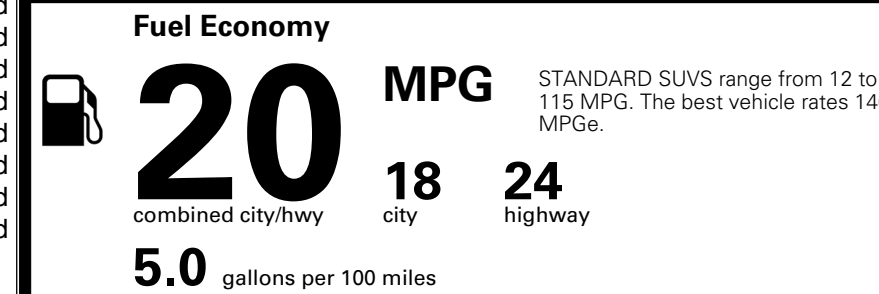

EPA DOT Fuel Economy and Environment

Gasoline Vehicle

You spend \$4,000 more in fuel costs over 5 years
 compared to the average new vehicle.

Annual fuel cost \$2,500

Actual results will vary for many reasons, including driving conditions and how you drive and maintain your vehicle. The average new vehicle gets 29 MPG and costs \$8,500 to fuel over 5 years. Cost estimates are based on 15,000 miles per year at \$ 3.30 per gallon. MPGe is miles per gasoline gallon equivalent. Vehicle emissions are a significant cause of climate change and smog.