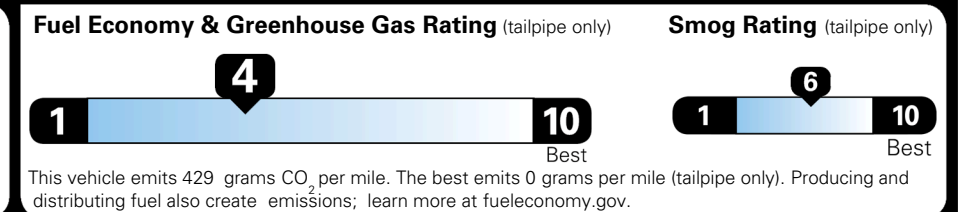

Actual results will vary for many reasons, including driving conditions and how you drive and maintain your vehicle. The average new vehicle gets 29 MPG and costs $8,500 to fuel over 5 years. Cost estimates are based on 15,000 miles per year at $ 3.30 per gallon. MPGe is miles per gasoline gallon equivalent. Vehicle emissions are a significant cause of climate change and smog.

fueleconomy.gov

Calculate personalized estimates and compare vehicles

GOVERNMENT 5-STAR SAFETY RATINGS

Overall Vehicle Score	Not Rated	
Based on the combined rating of frontal, side and rollover. Should ONLY be compared to other vehicles of similar size and weight.		
Frontal	Driver	Not Rated
Crash	Passenger	Not Rated
Based on the risk of injury in a frontal impact. Should ONLY be compared to other vehicles of similar size and weight.		
Side	Front seat	Not Rated
Crash	Rear seat	Not Rated
Star ratings based on the risk of injury in a side impact.		
Rollover	Not Rated	
Star ratings based on the risk of rollover in a single-vehicle crash.		

Star ratings range from 1 to 5 stars (★★★★★) with 5 being the highest.
Source: National Highway Traffic Safety Administration (NHTSA).
www.safercar.gov or 1-888-327-4236

Manufacturer's suggested retail price includes Manufacturer's recommended pre-delivery service. License and title fees, state and local taxes and other dealer installed options and accessories are not included in the manufacturer's suggested retail price.

PARTS CONTENT INFORMATION

FOR VEHICLES IN THIS CAR LINE U.S./CANADIAN PARTS CONTENT: 50 %

MAJOR SOURCES OF FOREIGN PARTS: KOREA: 35%

NOTE: PARTS CONTENT DOES NOT INCLUDE FINAL ASSEMBLY, DISTRIBUTION, OR OTHER NON-PARTS COSTS.

FOR THIS VEHICLE FINAL ASSEMBLY POINT: WEST POINT, GA, USA

COUNTRY OF ORIGIN ENGINE (MOTOR): KOREA

TRANSMISSION: USA