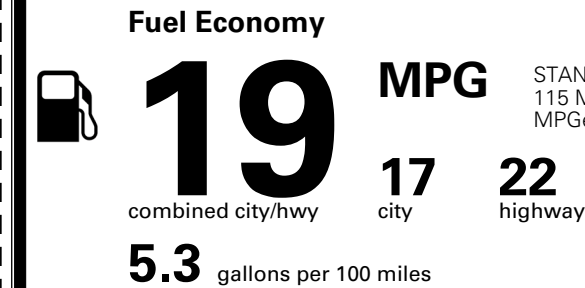

INLAND FREIGHT AND HANDLING \$ 1,545.00

TOTAL MANUFACTURER'S SUGGESTED RETAIL PRICE ▶ \$ 56,095.00

TOTAL ADDITIONAL WEIGHT: 7.2

EPA DOT Fuel Economy and Environment

Gasoline Vehicle

STANDARD SUVs range from 13 to 115 MPG. The best vehicle rates 146 MPGe.

You spend \$4,250 more in fuel costs over 5 years compared to the average new vehicle.

Annual fuel cost \$2,450

Fuel Economy & Greenhouse Gas Rating (tailpipe only)

Smog Rating (tailpipe only)

This vehicle emits 467 grams CO₂ per mile. The best emits 0 grams per mile (tailpipe only). Producing and distributing fuel also create emissions; learn more at fueleconomy.gov.