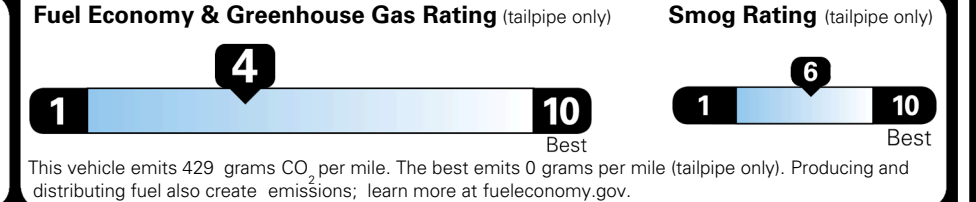

You spend
$3,500
more in fuel costs
over 5 years
compared to the
average new vehicle.

Annual fuel cost
$2,300