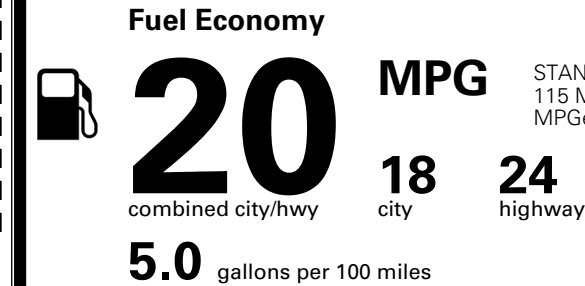

\$495.00
 \$295.00
 \$200.00

MSRP INCLUDING OPTIONS

\$ 52,780.00

INLAND FREIGHT AND HANDLING

\$ 1,545.00

TOTAL MANUFACTURER'S SUGGESTED RETAIL PRICE ▶

\$ 54,325.00

TOTAL ADDITIONAL WEIGHT: 6.2

EPA DOT Fuel Economy and Environment

Gasoline Vehicle

STANDARD SUVs range from 12 to 115 MPG. The best vehicle rates 146 MPGe.

You spend
\$4,000
 more in fuel costs
 over 5 years
 compared to the
 average new vehicle.