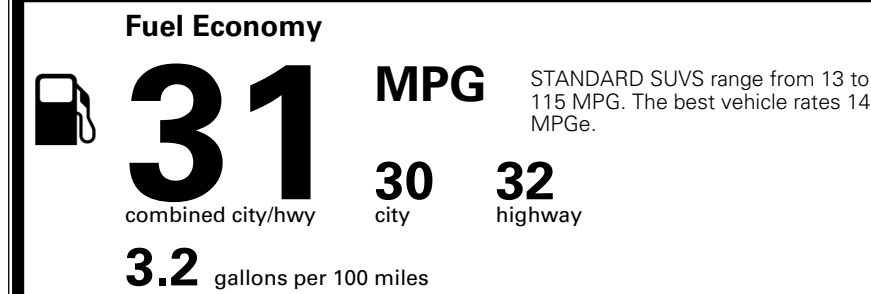

TOTAL MANUFACTURER'S SUGGESTED RETAIL PRICE ▶

\$ 58,070.00

TOTAL ADDITIONAL WEIGHT: 14.4

EPA DOT Fuel Economy and Environment

Gasoline Vehicle

You save \$500
 in fuel costs over 5 years compared to the average new vehicle.