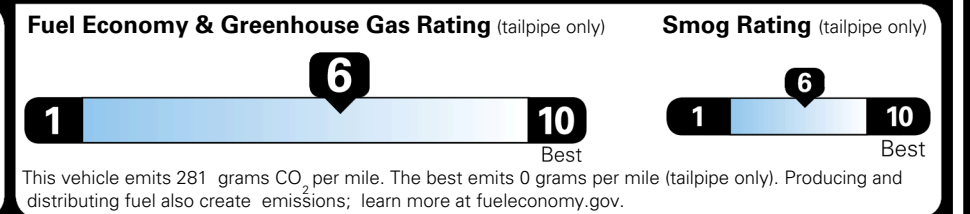

Actual results will vary for many reasons, including driving conditions and how you drive and maintain your vehicle. The average new vehicle gets 29 MPG and costs $8,000 to fuel over 5 years. Cost estimates are based on 15,000 miles per year at $ 3.10 per gallon. MPGe is miles per gasoline gallon equivalent. Vehicle emissions are a significant cause of climate change and smog.

fueleconomy.gov

Calculate personalized estimates and compare vehicles

GOVERNMENT 5-STAR SAFETY RATINGS

Overall Vehicle Score		Not Rated
Based on the combined rating of frontal, side and rollover. Should ONLY be compared to other vehicles of similar size and weight.		
Frontal	Driver	Not Rated
Crash	Passenger	Not Rated
Based on the risk of injury in a frontal impact. Should ONLY be compared to other vehicles of similar size and weight.		
Side	Front seat	Not Rated
Crash	Rear seat	Not Rated
Star ratings based on the risk of injury in a side impact.		
Rollover		Not Rated
Star ratings based on the risk of rollover in a single-vehicle crash.		

Star ratings range from 1 to 5 stars (★★★★★) with 5 being the highest.
Source: National Highway Traffic Safety Administration (NHTSA).
www.safercar.gov or 1-888-327-4236

Manufacturer's suggested retail price includes Manufacturer's recommended pre-delivery service. License and title fees, state and local taxes and other dealer installed options and accessories are not included in the manufacturer's suggested retail price.

PARTS CONTENT INFORMATION

FOR VEHICLES IN THIS CAR LINE U.S./CANADIAN PARTS CONTENT: 45 %

MAJOR SOURCES OF FOREIGN PARTS: KOREA: 40%

NOTE: PARTS CONTENT DOES NOT INCLUDE FINAL ASSEMBLY, DISTRIBUTION, OR OTHER NON-PARTS COSTS.

FOR THIS VEHICLE FINAL ASSEMBLY POINT: WEST POINT, GA, USA

COUNTRY OF ORIGIN ENGINE (MOTOR): KOREA

TRANSMISSION: MEXICO