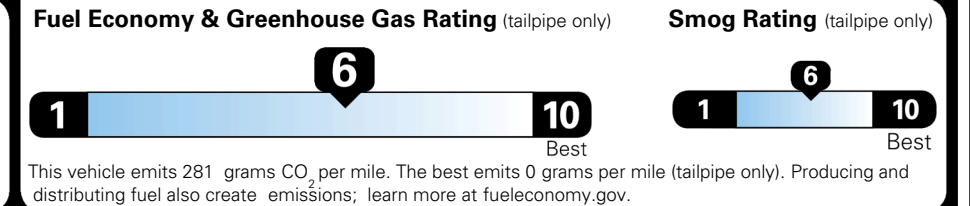

Actual results will vary for many reasons, including driving conditions and how you drive and maintain your vehicle. The average new vehicle gets 29 MPG and costs $8,000 to fuel over 5 years. Cost estimates are based on 15,000 miles per year at $ 3.10 per gallon. MPGe is miles per gasoline gallon equivalent. Vehicle emissions are a significant cause of climate change and smog.

fueleconomy.gov

Calculate personalized estimates and compare vehicles

GOVERNMENT 5-STAR SAFETY RATINGS

Overall Vehicle Score Not Rated

Based on the combined rating of frontal, side and rollover. Should ONLY be compared to other vehicles of similar size and weight.

Frontal Driver Not Rated

Crash Passenger Not Rated

Based on the risk of injury in a frontal impact. Should ONLY be compared to other vehicles of similar size and weight.

Side Front seat Not Rated

Crash Rear seat Not Rated

Star ratings based on the risk of injury in a side impact.

Rollover Not Rated

Star ratings based on the risk of rollover in a single-vehicle crash.

Star ratings range from 1 to 5 stars (★★★★★) with 5 being the highest.

Source: National Highway Traffic Safety Administration (NHTSA).

www.safercar.gov or 1-888-327-4236

Manufacturer's suggested retail price includes Manufacturer's recommended pre-delivery service. License and title fees, state and local taxes and other dealer installed options and accessories are not included in the manufacturer's suggested retail price.

PARTS CONTENT INFORMATION

FOR VEHICLES IN THIS CAR LINE U.S./CANADIAN PARTS CONTENT: 45 %

MAJOR SOURCES OF FOREIGN PARTS: KOREA: 40%

NOTE: PARTS CONTENT DOES NOT INCLUDE FINAL ASSEMBLY, DISTRIBUTION, OR OTHER NON-PARTS COSTS.

FOR THIS VEHICLE FINAL ASSEMBLY POINT: WEST POINT, GA, USA

COUNTRY OF ORIGIN

ENGINE (MOTOR): KOREA

TRANSMISSION: MEXICO