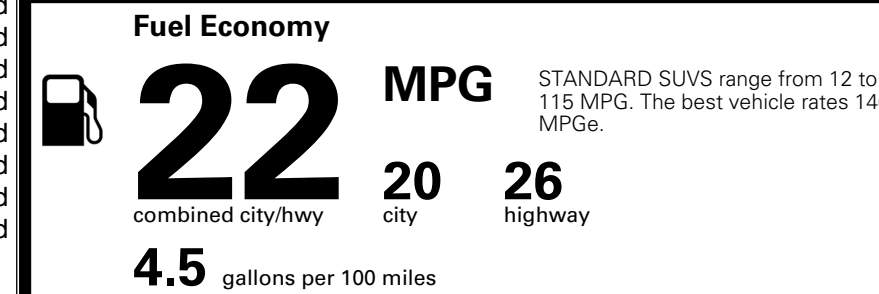

\$495.00
 \$625.00
 \$250.00
 \$200.00
 \$390.00

MSRP INCLUDING OPTIONS

\$ 44,050.00

INLAND FREIGHT AND HANDLING

\$ 1,545.00

TOTAL MANUFACTURER'S SUGGESTED RETAIL PRICE ▶

\$ 45,595.00

TOTAL ADDITIONAL WEIGHT: 13.9

EPA DOT Fuel Economy and Environment

Gasoline Vehicle

You spend \$2,750 more in fuel costs over 5 years compared to the average new vehicle.

Annual fuel cost \$2,250

Actual results will vary for many reasons, including driving conditions and how you drive and maintain your vehicle. The average new vehicle gets 29 MPG and costs \$8,500 to fuel over 5 years. Cost estimates are based on 15,000 miles per year at \$ 3.30 per gallon. MPGe is miles per gasoline gallon equivalent. Vehicle emissions are a significant cause of climate change and smog.