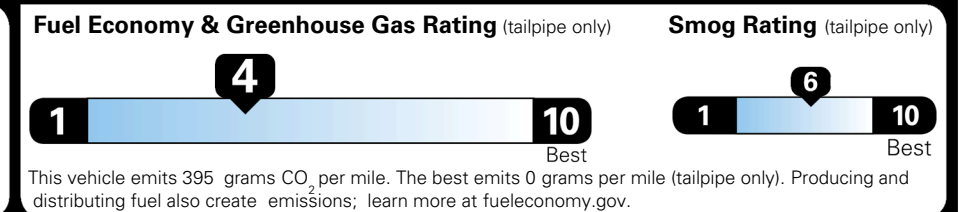

Actual results will vary for many reasons, including driving conditions and how you drive and maintain your vehicle. The average new vehicle gets 29 MPG and costs $8,500 to fuel over 5 years. Cost estimates are based on 15,000 miles per year at $ 3.30 per gallon. MPGe is miles per gasoline gallon equivalent. Vehicle emissions are a significant cause of climate change and smog.

fueleconomy.gov

Calculate personalized estimates and compare vehicles

GOVERNMENT 5-STAR SAFETY RATINGS

Overall Vehicle Score	Not Rated	
Based on the combined rating of frontal, side and rollover. Should ONLY be compared to other vehicles of similar size and weight.		
Frontal Crash	Driver	Not Rated
Based on the risk of injury in a frontal impact. Should ONLY be compared to other vehicles of similar size and weight.	Passenger	Not Rated
Side Crash	Front seat	Not Rated
Star ratings based on the risk of injury in a side impact.	Rear seat	Not Rated
Rollover	Not Rated	
Star ratings based on the risk of rollover in a single-vehicle crash.		

Star ratings range from 1 to 5 stars (★★★★★) with 5 being the highest. Source: National Highway Traffic Safety Administration (NHTSA). www.safercar.gov or 1-888-327-4236

Manufacturer's suggested retail price includes Manufacturer's recommended pre-delivery service. License and title fees, state and local taxes and other dealer installed options and accessories are not included in the manufacturer's suggested retail price.

PARTS CONTENT INFORMATION

FOR VEHICLES IN THIS CAR LINE U.S./CANADIAN PARTS CONTENT: 50 %

MAJOR SOURCES OF FOREIGN PARTS: KOREA: 35%

NOTE: PARTS CONTENT DOES NOT INCLUDE FINAL ASSEMBLY, DISTRIBUTION, OR OTHER NON-PARTS COSTS.

FOR THIS VEHICLE FINAL ASSEMBLY POINT: WEST POINT, GA, USA

COUNTRY OF ORIGIN ENGINE (MOTOR): KOREA

TRANSMISSION: USA