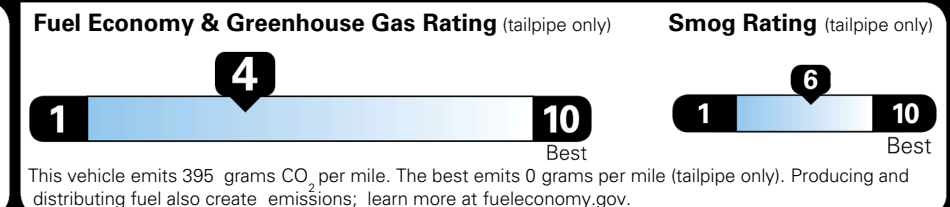

EPA DOT Fuel Economy and Environment

Gasoline Vehicle

You spend
\$2,500
 more in fuel costs
 over 5 years
 compared to the
 average new vehicle.

Annual fuel cost
\$2,100

Actual results will vary for many reasons, including driving conditions and how you drive and maintain your vehicle. The average new vehicle gets 29 MPG and costs \$8,000 to fuel over 5 years. Cost estimates are based on 15,000 miles per year at \$ 3.10 per gallon. MPGe is miles per gasoline gallon equivalent. Vehicle emissions are a significant cause of climate change and smog.