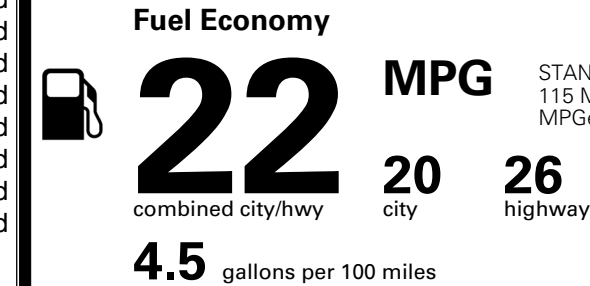

\$495.00
 \$250.00
 \$165.00
 \$390.00

MSRP INCLUDING OPTIONS

\$ 43,390.00

INLAND FREIGHT AND HANDLING

\$ 1,545.00

TOTAL MANUFACTURER'S SUGGESTED RETAIL PRICE ▶

\$ 44,935.00

TOTAL ADDITIONAL WEIGHT: 8.7

EPA DOT Fuel Economy and Environment

Gasoline Vehicle

STANDARD SUVs range from 13 to 115 MPG. The best vehicle rates 146 MPGe.

You spend
\$2,500
 more in fuel costs
 over 5 years
 compared to the
 average new vehicle.