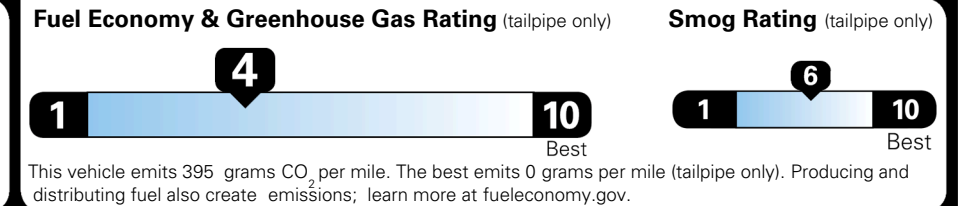

Actual results will vary for many reasons, including driving conditions and how you drive and maintain your vehicle. The average new vehicle gets 29 MPG and costs $8,000 to fuel over 5 years. Cost estimates are based on 15,000 miles per year at $ 3.10 per gallon. MPGe is miles per gasoline gallon equivalent. Vehicle emissions are a significant cause of climate change and smog.

fueleconomy.gov

Calculate personalized estimates and compare vehicles

GOVERNMENT 5-STAR SAFETY RATINGS

Overall Vehicle Score Not Rated

Based on the combined rating of frontal, side and rollover. Should ONLY be compared to other vehicles of similar size and weight.

Frontal	Driver	Not Rated
Crash	Passenger	Not Rated

Based on the risk of injury in a frontal impact. Should ONLY be compared to other vehicles of similar size and weight.

Side	Front seat	Not Rated
Crash	Rear seat	Not Rated

Star ratings based on the risk of injury in a side impact.

Rollover Not Rated

Star ratings based on the risk of rollover in a single-vehicle crash.

Star ratings range from 1 to 5 stars (★★★★★) with 5 being the highest.

Source: National Highway Traffic Safety Administration (NHTSA).

www.safercar.gov or 1-888-327-4236

Manufacturer's suggested retail price includes Manufacturer's recommended pre-delivery service. License and title fees, state and local taxes and other dealer installed options and accessories are not included in the manufacturer's suggested retail price.

PARTS CONTENT INFORMATION

FOR VEHICLES IN THIS CAR LINE U.S./CANADIAN PARTS CONTENT: 50 %

MAJOR SOURCES OF FOREIGN PARTS: KOREA: 35%

NOTE: PARTS CONTENT DOES NOT INCLUDE FINAL ASSEMBLY, DISTRIBUTION, OR OTHER NON-PARTS COSTS.

FOR THIS VEHICLE FINAL ASSEMBLY POINT: WEST POINT, GA, USA

COUNTRY OF ORIGIN

ENGINE (MOTOR): KOREA

TRANSMISSION: USA