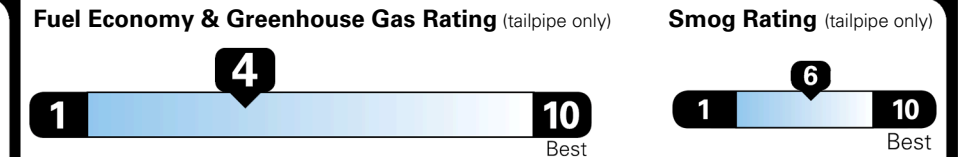

This vehicle emits 429 grams CO₂ per mile. The best emits 0 grams per mile (tailpipe only). Producing and distributing fuel also create emissions; learn more at fueleconomy.gov.

Actual results will vary for many reasons, including driving conditions and how you drive and maintain your vehicle. The average new vehicle gets 29 MPG and costs $8,500 to fuel over 5 years. Cost estimates are based on 15,000 miles per year at $ 3.30 per gallon. MPGe is miles per gasoline gallon equivalent. Vehicle emissions are a significant cause of climate change and smog.

fueleconomy.gov

Calculate personalized estimates and compare vehicles

GOVERNMENT 5-STAR SAFETY RATINGS

Overall Vehicle Score Not Rated

Based on the combined rating of frontal, side and rollover. Should ONLY be compared to other vehicles of similar size and weight.

Frontal Driver Not Rated

Crash Passenger Not Rated

Based on the risk of injury in a frontal impact. Should ONLY be compared to other vehicles of similar size and weight.

Side Front seat Not Rated

Crash Rear seat Not Rated

Star ratings based on the risk of injury in a side impact.

Rollover Not Rated

Star ratings based on the risk of rollover in a single-vehicle crash.

Star ratings range from 1 to 5 stars (★★★★★) with 5 being the highest.

Source: National Highway Traffic Safety Administration (NHTSA).

www.safercar.gov or 1-888-327-4236

Manufacturer's suggested retail price includes Manufacturer's recommended pre-delivery service. License and title fees, state and local taxes and other dealer installed options and accessories are not included in the manufacturer's suggested retail price.

PARTS CONTENT INFORMATION

FOR VEHICLES IN THIS CAR LINE U.S./CANADIAN PARTS CONTENT: 50 %

MAJOR SOURCES OF FOREIGN PARTS: KOREA: 35%

NOTE: PARTS CONTENT DOES NOT INCLUDE FINAL ASSEMBLY, DISTRIBUTION, OR OTHER NON-PARTS COSTS.

FOR THIS VEHICLE FINAL ASSEMBLY POINT: WEST POINT, GA, USA

COUNTRY OF ORIGIN

ENGINE (MOTOR): KOREA

TRANSMISSION: USA