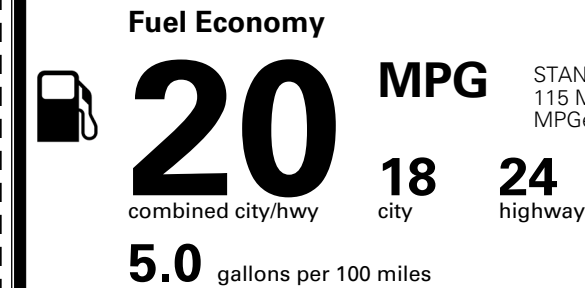

\$ 56,530.00

TOTAL ADDITIONAL WEIGHT: 13.4

EPA DOT Fuel Economy and Environment

Gasoline Vehicle

STANDARD SUVs range from 12 to 115 MPG. The best vehicle rates 146 MPGe.

You spend
\$4,000
 more in fuel costs
 over 5 years
 compared to the
 average new vehicle.