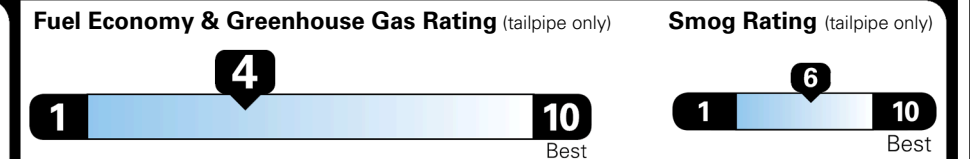

You spend
$3,500
more in fuel costs
over 5 years
compared to the
average new vehicle.

Annual fuel cost
$2,300