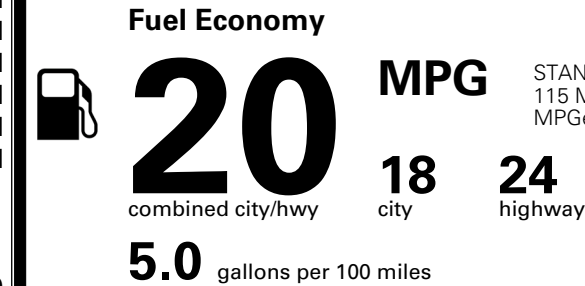

INLAND FREIGHT AND HANDLING

\$ 1,545.00

TOTAL MANUFACTURER'S SUGGESTED RETAIL PRICE ▶

\$ 57,130.00

TOTAL ADDITIONAL WEIGHT: 6.2

EPA DOT Fuel Economy and Environment

Gasoline Vehicle

You spend
\$3,500
 more in fuel costs
 over 5 years
 compared to the
 average new vehicle.

Annual fuel cost
\$2,300

This vehicle emits 429 grams CO₂ per mile. The best emits 0 grams per mile (tailpipe only). Producing and distributing fuel also create emissions; learn more at fueleconomy.gov.