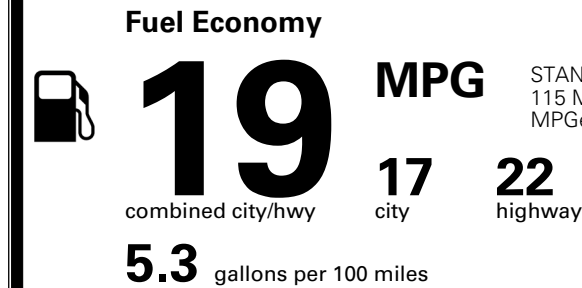

TOTAL MANUFACTURER'S SUGGESTED RETAIL PRICE ▶ \$ 59,030.00

TOTAL ADDITIONAL WEIGHT: 6.2

*Additional terms and conditions apply.
 **Kia Connect may be currently unavailable for some Model Year 2022 and newer vehicles sold or purchased in Massachusetts; please see owners.kia.com for more information.
 NOTE: When you purchase this vehicle, Kia America, Inc. collects personal information you provide to the dealership. For information on our collection and use of personal information and your rights, please see our Privacy Policy on www.kia.com.

EPA DOT Fuel Economy and Environment

Gasoline Vehicle

STANDARD SUVs range from 13 to 115 MPG. The best vehicle rates 146 MPGe.

You spend \$4,250 more in fuel costs over 5 years compared to the average new vehicle.

Annual fuel cost \$2,450

Fuel Economy & Greenhouse Gas Rating (tailpipe only)

Smog Rating (tailpipe only)

This vehicle emits 467 grams CO₂ per mile. The best emits 0 grams per mile (tailpipe only). Producing and distributing fuel also create emissions; learn more at fueleconomy.gov.