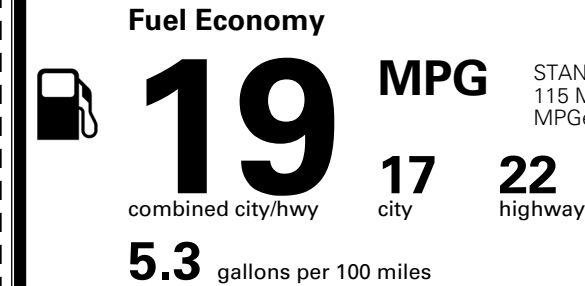

\$ 58,050.00

INLAND FREIGHT AND HANDLING

\$ 1,545.00

TOTAL MANUFACTURER'S SUGGESTED RETAIL PRICE ▶

\$ 59,595.00

TOTAL ADDITIONAL WEIGHT: 16.4

EPA DOT Fuel Economy and Environment

Gasoline Vehicle

STANDARD SUVs range from 12 to 115 MPG. The best vehicle rates 146 MPGe.

You spend
\$4,500
 more in fuel costs
 over 5 years
 compared to the
 average new vehicle.

Annual fuel cost
\$2,600

Fuel Economy & Greenhouse Gas Rating (tailpipe only)