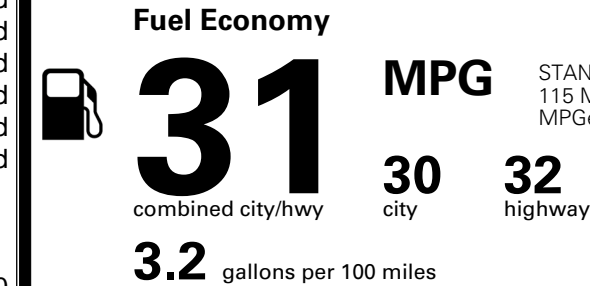

\$495.00
 \$295.00
 \$799.00

MSRP INCLUDING OPTIONS

\$ 59,179.00

INLAND FREIGHT AND HANDLING

\$ 1,545.00

TOTAL MANUFACTURER'S SUGGESTED RETAIL PRICE ▶

\$ 60,724.00

TOTAL ADDITIONAL WEIGHT: 43.6

EPA DOT Fuel Economy and Environment

Gasoline Vehicle

STANDARD SUVS range from 13 to 115 MPG. The best vehicle rates 146 MPGe.

You save \$500
 in fuel costs over 5 years compared to the average new vehicle.