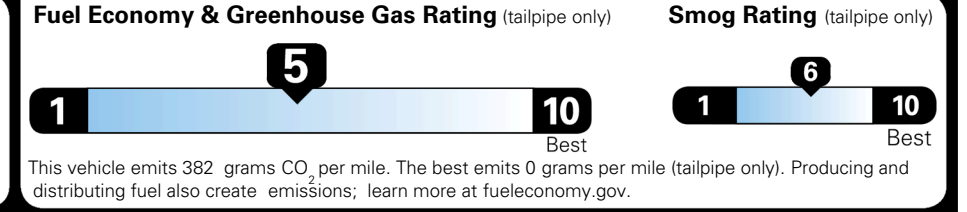

EPA DOT Fuel Economy and Environment

Gasoline Vehicle

You spend \$2,250 more in fuel costs over 5 years
 compared to the average new vehicle.

Annual fuel cost \$2,150

Actual results will vary for many reasons, including driving conditions and how you drive and maintain your vehicle. The average new vehicle gets 29 MPG and costs \$8,500 to fuel over 5 years. Cost estimates are based on 15,000 miles per year at \$ 3.30 per gallon. MPGe is miles per gasoline gallon equivalent. Vehicle emissions are a significant cause of climate change and smog.