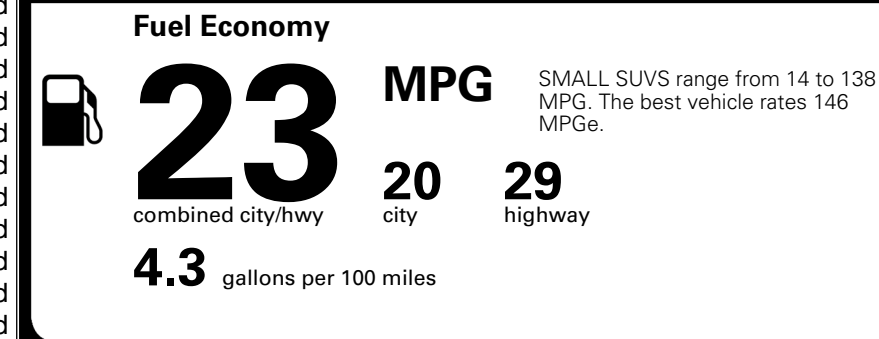

ADDITIONAL INSTALLED EQUIPMENT: (In addition to or in place of standard features)

Wolf Gray Paint
EX Premium Package
- Panoramic Sunroof w/ Power Sunshade
- LED Interior Lighting
- 2nd Row Captain's Chairs (2 Seats)
- Bose Premium Audio System
All Weather Floor Mats
Cargo Cover
Auto-Dimming Mirror w/Homelink

Included
Included
Included
Included
Included
Included
Included
Included
Included
Included

$495.00
$2,000.00

$265.00
$200.00
$375.00

MSRP INCLUDING OPTIONS

$ 41,825.00

INLAND FREIGHT AND HANDLING

$ 1,495.00

TOTAL MANUFACTURER'S SUGGESTED RETAIL PRICE ▶

$ 43,320.00

TOTAL ADDITIONAL WEIGHT: 17.3

*Additional terms and conditions apply.

**Kia Connect may be currently unavailable for some Model Year 2022 and newer vehicles sold or purchased in Massachusetts; please see owners.kia.com for more information.

NOTE: When you purchase this vehicle, Kia America, Inc. collects personal information you provide to the dealership. For information on our collection and use of personal information and your rights, please see our Privacy Policy on www.kia.com.

EPA DOT Fuel Economy and Environment

Gasoline Vehicle

You spend $2,250 more in fuel costs over 5 years
compared to the average new vehicle.

Annual fuel cost $2,150