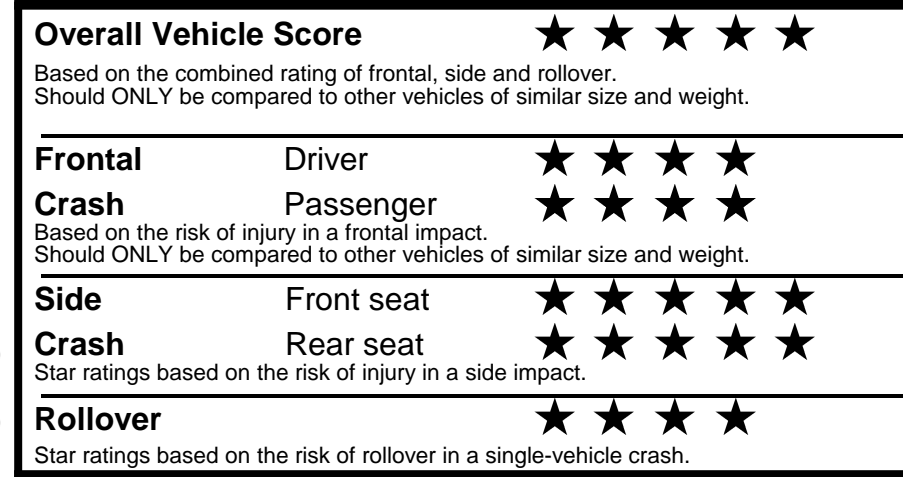

fueleconomy.gov

Calculate personalized estimates and compare vehicles

GOVERNMENT 5-STAR SAFETY RATINGS

Star ratings range from 1 to 5 stars (★★★★★) with 5 being the highest. Source: National Highway Traffic Safety Administration (NHTSA).
www.safercar.gov or 1-888-327-4236