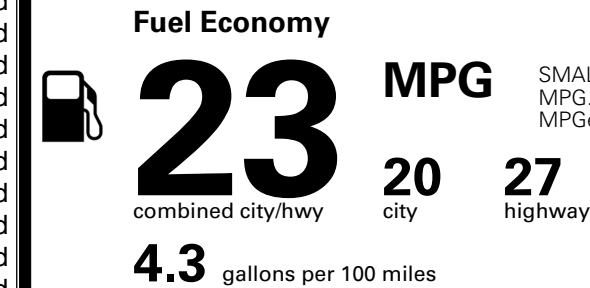

EPA DOT Fuel Economy and Environment

Gasoline Vehicle

SMALL SUVs range from 14 to 125 MPG. The best vehicle rates 146 MPGe.

You spend $2,250 more in fuel costs over 5 years compared to the average new vehicle.

Annual fuel cost $2,150

Fuel Economy & Greenhouse Gas Rating (tailpipe only)