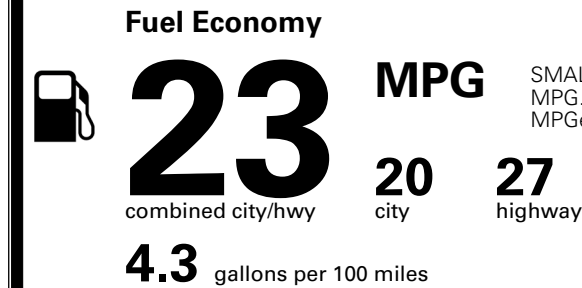

MSRP INCLUDING OPTIONS

\$ 47,750.00

INLAND FREIGHT AND HANDLING

\$ 1,495.00

TOTAL MANUFACTURER'S SUGGESTED RETAIL PRICE ▶

\$ 49,245.00

TOTAL ADDITIONAL WEIGHT: 16.2

EPA DOT Fuel Economy and Environment

Gasoline Vehicle

SMALL SUVs range from 14 to 125 MPG. The best vehicle rates 146 MPGe.

You spend \$2,250 more in fuel costs over 5 years compared to the average new vehicle.

Annual fuel cost \$2,150

This vehicle emits 388 grams CO₂ per mile. The best emits 0 grams per mile (tailpipe only). Producing and distributing fuel also create emissions; learn more at fueleconomy.gov.