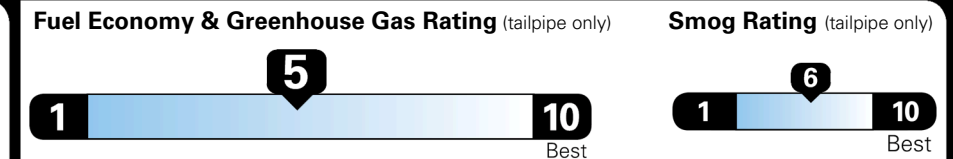

This vehicle emits 388 grams CO₂ per mile. The best emits 0 grams per mile (tailpipe only). Producing and distributing fuel also create emissions; learn more at fueleconomy.gov.

Actual results will vary for many reasons, including driving conditions and how you drive and maintain your vehicle. The average new vehicle gets 29 MPG and costs $8,500 to fuel over 5 years. Cost estimates are based on 15,000 miles per year at $ 3.30 per gallon. MPGe is miles per gasoline gallon equivalent. Vehicle emissions are a significant cause of climate change and smog.

fueleconomy.gov

Calculate personalized estimates and compare vehicles

GOVERNMENT 5-STAR SAFETY RATINGS

Overall Vehicle Score ★ ★ ★ ★ ★

Based on the combined rating of frontal, side and rollover. Should ONLY be compared to other vehicles of similar size and weight.

Frontal Driver ★ ★ ★ ★

Crash Passenger ★ ★ ★ ★

Based on the risk of injury in a frontal impact. Should ONLY be compared to other vehicles of similar size and weight.

Side Front seat ★ ★ ★ ★ ★

Crash Rear seat ★ ★ ★ ★ ★

Star ratings based on the risk of injury in a side impact.

Rollover ★ ★ ★ ★

Star ratings based on the risk of rollover in a single-vehicle crash.

Star ratings range from 1 to 5 stars (★★★★★) with 5 being the highest.

Source: National Highway Traffic Safety Administration (NHTSA).

www.safercar.gov or 1-888-327-4236

Manufacturer's suggested retail price includes Manufacturer's recommended pre-delivery service. License and title fees, state and local taxes and other dealer installed options and accessories are not included in the manufacturer's suggested retail price.

PARTS CONTENT INFORMATION

FOR VEHICLES IN THIS CAR LINE U.S./CANADIAN PARTS CONTENT: 55 %

MAJOR SOURCES OF FOREIGN PARTS: KOREA: 30%

NOTE: PARTS CONTENT DOES NOT INCLUDE FINAL ASSEMBLY, DISTRIBUTION, OR OTHER NON-PARTS COSTS.

FOR THIS VEHICLE FINAL ASSEMBLY POINT: WEST POINT, GA, USA

COUNTRY OF ORIGIN

ENGINE (MOTOR): USA

TRANSMISSION: KOREA

*Additional terms and conditions apply.

**Kia Connect may be currently unavailable for some Model Year 2022 and newer vehicles sold or purchased in Massachusetts; please see owners.kia.com for more information.

NOTE: When you purchase this vehicle, Kia America, Inc. collects personal information you provide to the dealership. For information on our collection and use of personal information and your rights, please see our Privacy Policy on www.kia.com.