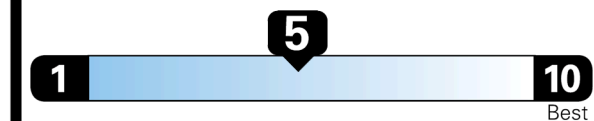

EPA DOT Fuel Economy and Environment

Gasoline Vehicle

Fuel Economy

23 MPG
combined city/hwy

20 MPG
city

27 MPG
highway

4.3 gallons per 100 miles

SMALL SUVs range from 14 to 125 MPG. The best vehicle rates 146 MPGe.

You spend $2,250 more in fuel costs over 5 years compared to the average new vehicle.

Annual fuel cost $2,150

Fuel Economy & Greenhouse Gas Rating (tailpipe only)