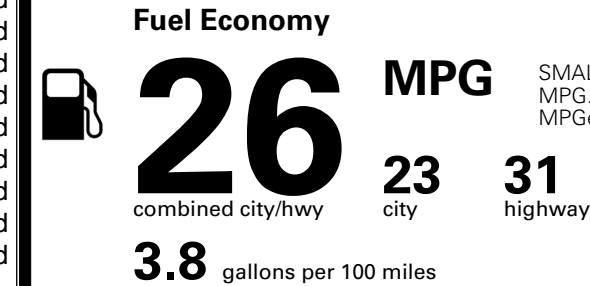

MSRP INCLUDING OPTIONS

\$ 37,725.00

INLAND FREIGHT AND HANDLING

\$ 1,495.00

TOTAL MANUFACTURER'S SUGGESTED RETAIL PRICE ▶

\$ 39,220.00

*Additional terms and conditions apply.

**Kia Connect may be currently unavailable for some Model Year 2022 and newer vehicles sold or purchased in Massachusetts; please see owners.kia.com for more information.

TOTAL ADDITIONAL WEIGHT: 11.5

EPA DOT Fuel Economy and Environment

Gasoline Vehicle

SMALL SUVs range from 14 to 138 MPG. The best vehicle rates 146 MPGe.

You spend
\$1,000
 more in fuel costs
 over 5 years
 compared to the
 average new vehicle.