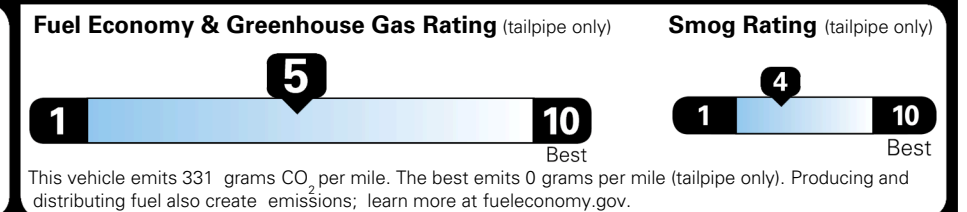

EPA DOT Fuel Economy and Environment

Gasoline Vehicle

You spend \$750 more in fuel costs over 5 years compared to the average new vehicle.

Annual fuel cost \$1,850

Actual results will vary for many reasons, including driving conditions and how you drive and maintain your vehicle. The average new vehicle gets 29 MPG and costs \$8,500 to fuel over 5 years. Cost estimates are based on 15,000 miles per year at \$ 3.30 per gallon. MPGe is miles per gasoline gallon equivalent. Vehicle emissions are a significant cause of climate change and smog.