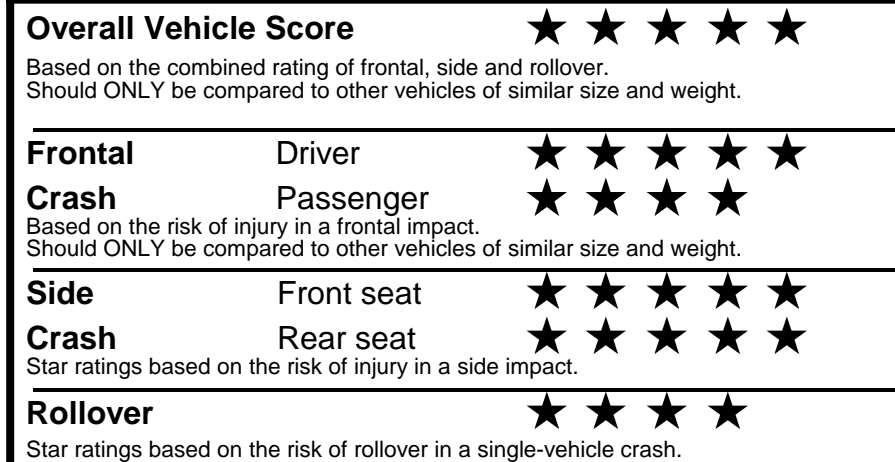

fueleconomy.gov

Calculate personalized estimates and compare vehicles

GOVERNMENT 5-STAR SAFETY RATINGS

Star ratings range from 1 to 5 stars (★★★★★) with 5 being the highest.
 Source: National Highway Traffic Safety Administration (NHTSA).
www.safercar.gov or 1-888-327-4236