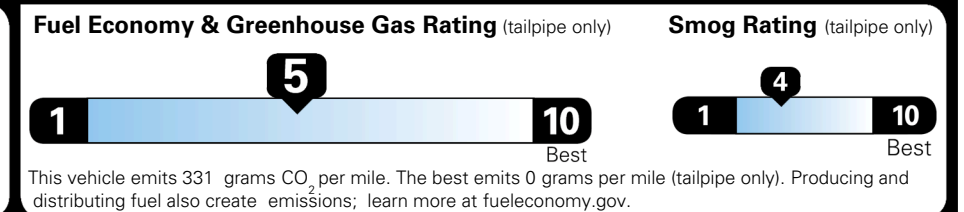

Actual results will vary for many reasons, including driving conditions and how you drive and maintain your vehicle. The average new vehicle gets 29 MPG and costs $8,500 to fuel over 5 years. Cost estimates are based on 15,000 miles per year at $ 3.30 per gallon. MPGe is miles per gasoline gallon equivalent. Vehicle emissions are a significant cause of climate change and smog.

fueleconomy.gov
Calculate personalized estimates and compare vehicles

Smartphone QR Code

GOVERNMENT 5-STAR SAFETY RATINGS

Overall Vehicle Score		★★★★★
Based on the combined rating of frontal, side and rollover. Should ONLY be compared to other vehicles of similar size and weight.		
Frontal Crash	Driver	★★★★★
	Passenger	★★★★
Based on the risk of injury in a frontal impact. Should ONLY be compared to other vehicles of similar size and weight.		
Side Crash	Front seat	★★★★★
	Rear seat	★★★★★
Star ratings based on the risk of injury in a side impact.		
Rollover		★★★★
Star ratings based on the risk of rollover in a single-vehicle crash.		

Star ratings range from 1 to 5 stars (★★★★★) with 5 being the highest.
Source: National Highway Traffic Safety Administration (NHTSA).
www.safercar.gov or 1-888-327-4236

Manufacturer's suggested retail price includes Manufacturer's recommended pre-delivery service. License and title fees, state and local taxes and other dealer installed options and accessories are not included in the manufacturer's suggested retail price.

PARTS CONTENT INFORMATION

FOR VEHICLES IN THIS CAR LINE U.S./CANADIAN PARTS CONTENT: 0 %

MAJOR SOURCES OF FOREIGN PARTS: KOREA: 90%

NOTE: PARTS CONTENT DOES NOT INCLUDE FINAL ASSEMBLY, DISTRIBUTION, OR OTHER NON-PARTS COSTS.

FOR THIS VEHICLE FINAL ASSEMBLY POINT: HWASUNG, KOREA

COUNTRY OF ORIGIN ENGINE (MOTOR): KOREA

TRANSMISSION: KOREA