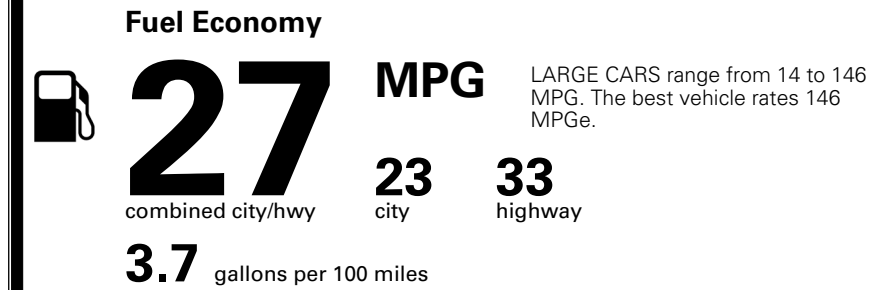

\$495.00
 \$4,400.00

\$200.00
 \$350.00

\$ 38,935.00

\$ 1,195.00

\$ 40,130.00

EPA DOT Fuel Economy and Environment

Gasoline Vehicle

You spend \$750 more in fuel costs over 5 years compared to the average new vehicle.