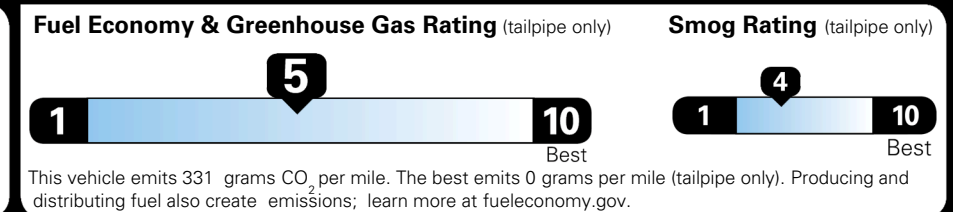

Actual results will vary for many reasons, including driving conditions and how you drive and maintain your vehicle. The average new vehicle gets 29 MPG and costs $8,500 to fuel over 5 years. Cost estimates are based on 15,000 miles per year at $ 3.30 per gallon. MPGe is miles per gasoline gallon equivalent. Vehicle emissions are a significant cause of climate change and smog.

fueleconomy.gov
Calculate personalized estimates and compare vehicles

Smartphone QR Code