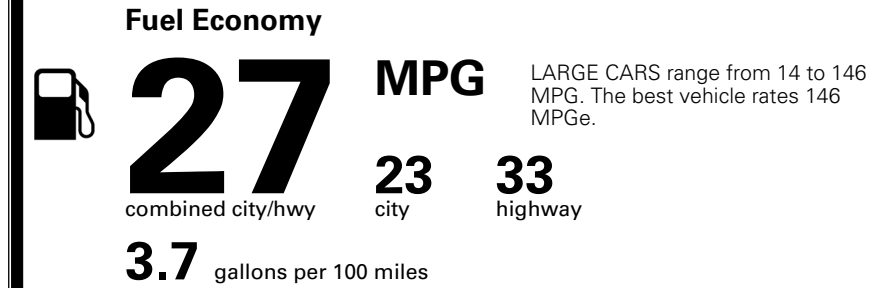

\$4,400.00

\$200.00
 \$350.00
 \$135.00

\$ 38,575.00

\$ 1,195.00

\$ 39,770.00

EPA DOT Fuel Economy and Environment

Gasoline Vehicle

You spend \$750 more in fuel costs over 5 years
 compared to the average new vehicle.