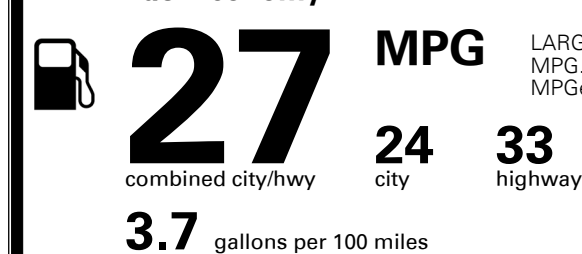

Fuel Economy

You spend
$750

more in fuel costs
over 5 years
compared to the
average new vehicle.

Annual fuel cost
$1,850