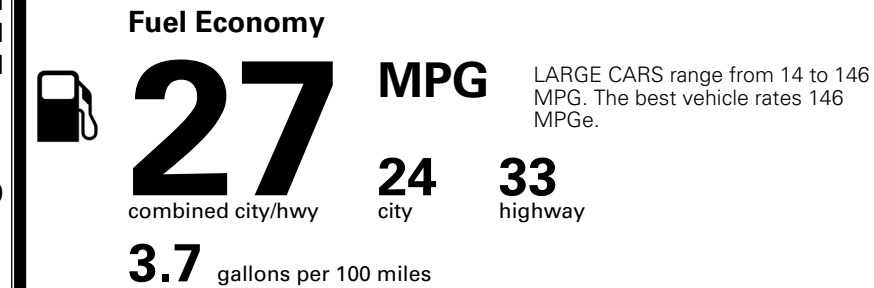

MSRP INCLUDING OPTIONS \$ 32,840.00

INLAND FREIGHT AND HANDLING \$ 1,245.00

TOTAL MANUFACTURER'S SUGGESTED RETAIL PRICE ▶ \$ 34,085.00

TOTAL ADDITIONAL WEIGHT: 8.7

\$ 30,090.00

Included
 Included
 Included

\$2,200.00

\$200.00
 \$350.00

EPA DOT Fuel Economy and Environment

Gasoline Vehicle

You spend \$750 more in fuel costs over 5 years compared to the average new vehicle.

Annual fuel cost \$1,850

Fuel Economy & Greenhouse Gas Rating (tailpipe only) Smog Rating (tailpipe only)