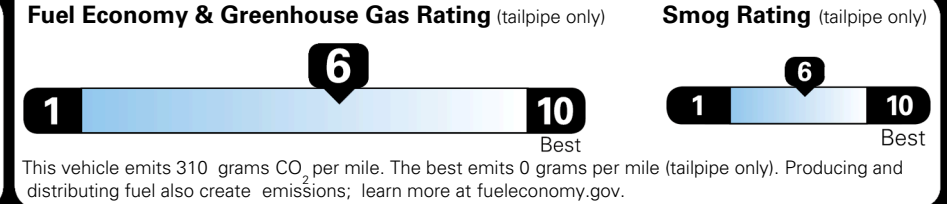

\$ 1,195.00

\$ 30,275.00

EPA DOT Fuel Economy and Environment

Gasoline Vehicle

You save \$0
 in fuel costs over 5 years compared to the average new vehicle.

Annual fuel cost \$1,700

Actual results will vary for many reasons, including driving conditions and how you drive and maintain your vehicle. The average new vehicle gets 29 MPG and costs \$8,500 to fuel over 5 years. Cost estimates are based on 15,000 miles per year at \$ 3.30 per gallon. MPGe is miles per gasoline gallon equivalent. Vehicle emissions are a significant cause of climate change and smog.