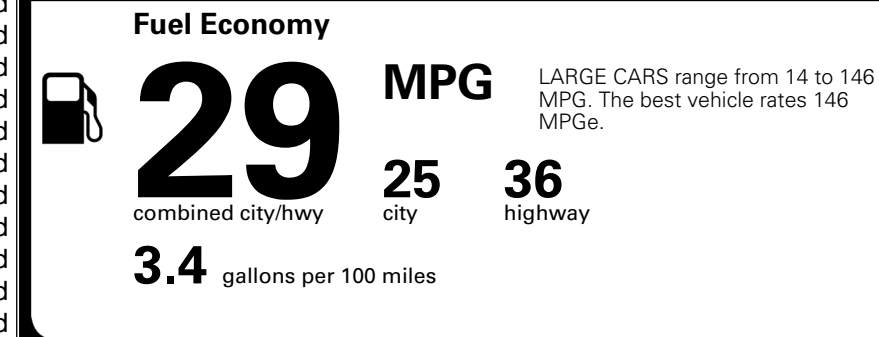

EPA DOT Fuel Economy and Environment

Gasoline Vehicle

You save $0
in fuel costs over 5 years compared to the average new vehicle.

Annual fuel cost $1,700