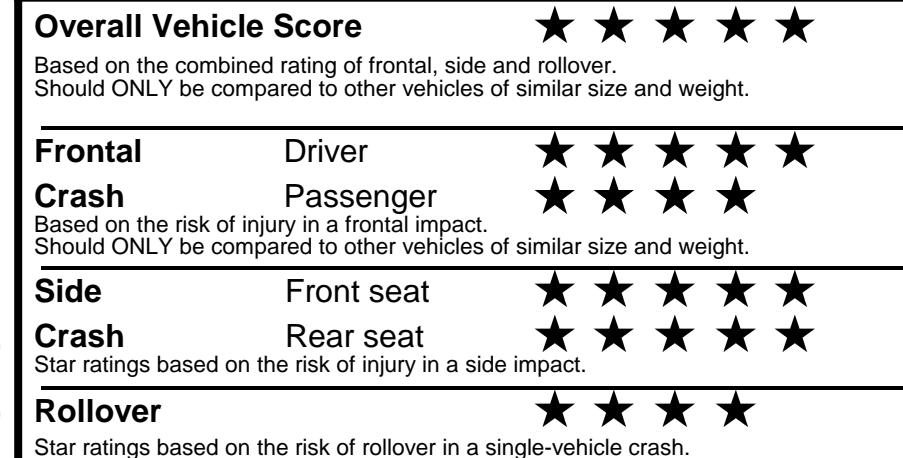

fueleconomy.gov

Calculate personalized estimates and compare vehicles

GOVERNMENT 5-STAR SAFETY RATINGS

Star ratings range from 1 to 5 stars (★★★★★) with 5 being the highest.
 Source: National Highway Traffic Safety Administration (NHTSA).
www.safercar.gov or 1-888-327-4236