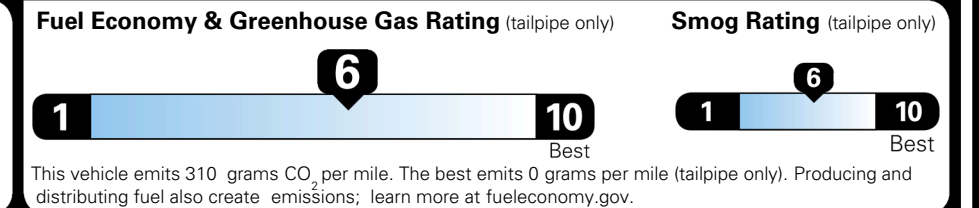

Actual results will vary for many reasons, including driving conditions and how you drive and maintain your vehicle. The average new vehicle gets 29 MPG and costs $8,500 to fuel over 5 years. Cost estimates are based on 15,000 miles per year at $ 3.30 per gallon. MPGe is miles per gasoline gallon equivalent. Vehicle emissions are a significant cause of climate change and smog.

fueleconomy.gov

Calculate personalized estimates and compare vehicles