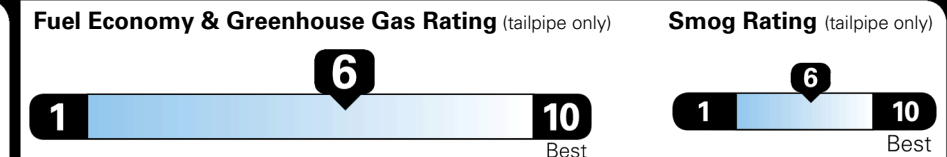

EPA DOT Fuel Economy and Environment

Gasoline Vehicle

You save \$0
 in fuel costs over 5 years compared to the average new vehicle.

Annual fuel cost
\$1,700

Actual results will vary for many reasons, including driving conditions and how you drive and maintain your vehicle. The average new vehicle gets 29 MPG and costs \$8,500 to fuel over 5 years. Cost estimates are based on 15,000 miles per year at \$ 3.30 per gallon. MPGe is miles per gasoline gallon equivalent. Vehicle emissions are a significant cause of climate change and smog.