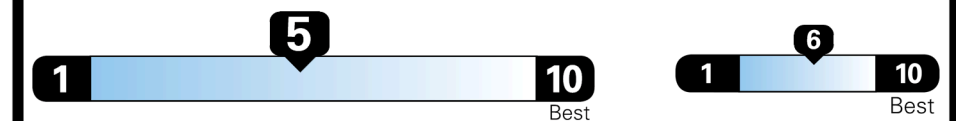

Fuel Economy & Greenhouse Gas Rating (tailpipe only) Smog Rating (tailpipe only)

This vehicle emits 319 grams CO₂ per mile. The best emits 0 grams per mile (tailpipe only). Producing and distributing fuel also create emissions; learn more at fueleconomy.gov.

Actual results will vary for many reasons, including driving conditions and how you drive and maintain your vehicle. The average new vehicle gets 29 MPG and costs $8,000 to fuel over 5 years. Cost estimates are based on 15,000 miles per year at $ 3.10 per gallon. MPGe is miles per gasoline gallon equivalent. Vehicle emissions are a significant cause of climate change and smog.

fueleconomy.gov

Calculate personalized estimates and compare vehicles