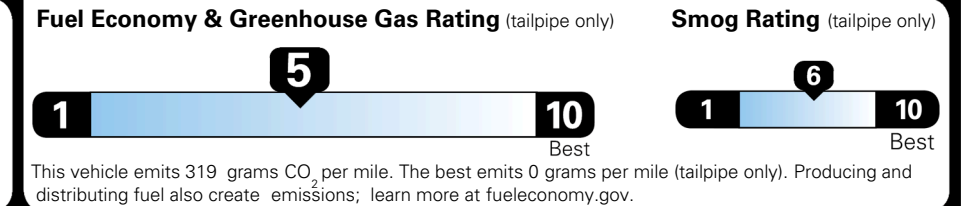

EPA DOT Fuel Economy and Environment

Gasoline Vehicle

Fuel Economy
28 MPG
combined city/hwy
3.6 gallons per 100 miles

26 MPG city
30 MPG highway

SMALL SUVs range from 14 to 138 MPG. The best vehicle rates 146 MPGe.

You spend $250 more in fuel costs over 5 years compared to the average new vehicle.

Annual fuel cost $1,650