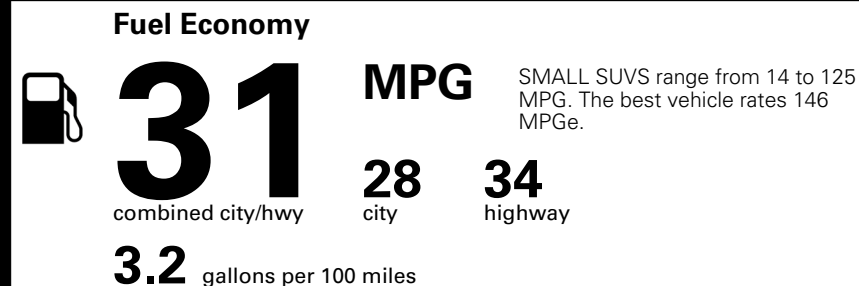

WARRANTY
10 Year/100,000 Mile Limited Powertrain Warranty
5 Year/60,000 Mile Limited Basic Warranty
5 Year/60,000 Mile Roadside Assistance

MANUFACTURER'S SUGGESTED RETAIL PRICE ▶

COMPARE EX FWD FEATURES

Added to/in place of standard S FWD features
- 10.25" Instrument Display
- SynTex Seating Material
- Heated Front Seats
- Power Driver's Seat w/ Power Lumbar
- Dual Illuminated Vanity Mirrors
- Wireless Phone Charger
- Parking Distance Warning - Reverse

ADDITIONAL INSTALLED EQUIPMENT:
(In addition to or in place of standard features)

EX Sunroof Package $800.00
- Power Sunroof with Sunshade
- 17" Gloss Black Alloy Wheels
Carpeted Floor Mats $200.00
Cargo Net, Floor Style $60.00
Cargo Tray, Reversible $140.00
Mud Guards $155.00

MSRP INCLUDING OPTIONS $ 27,845.00

INLAND FREIGHT AND HANDLING $ 1,495.00

TOTAL MANUFACTURER'S SUGGESTED RETAIL PRICE ▶ $ 29,340.00

TOTAL ADDITIONAL WEIGHT: 11.1

$ 26,490.00

Included
Included
Included
Included
Included
Included
Included

EPA DOT Fuel Economy and Environment

Gasoline Vehicle

You save $500
in fuel costs over 5 years compared to the average new vehicle.

Annual fuel cost $1,600