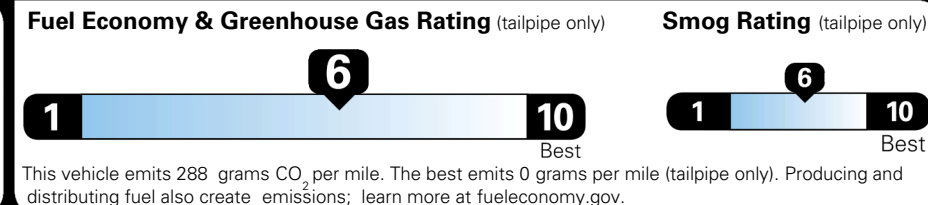

MSRP INCLUDING OPTIONS \$ 27,845.00

INLAND FREIGHT AND HANDLING \$ 1,495.00

TOTAL MANUFACTURER'S SUGGESTED RETAIL PRICE ▶ \$ 29,340.00

TOTAL ADDITIONAL WEIGHT: 11.1

\$ 26,490.00

Included
 Included
 Included
 Included
 Included
 Included
 Included

EPA DOT Fuel Economy and Environment

Gasoline Vehicle

You save \$500
 in fuel costs over 5 years compared to the average new vehicle.

Annual fuel cost \$1,600

Actual results will vary for many reasons, including driving conditions and how you drive and maintain your vehicle. The average new vehicle gets 29 MPG and costs \$8,500 to fuel over 5 years. Cost estimates are based on 15,000 miles per year at \$ 3.30 per gallon. MPGe is miles per gasoline gallon equivalent. Vehicle emissions are a significant cause of climate change and smog.