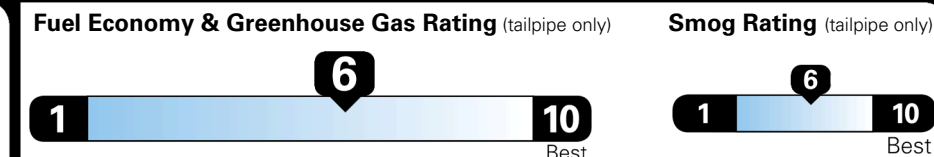

EPA DOT Fuel Economy and Environment

Gasoline Vehicle

You save \$0
 in fuel costs over 5 years compared to the average new vehicle.

Annual fuel cost \$1,700

This vehicle emits 309 grams CO₂ per mile. The best emits 0 grams per mile (tailpipe only). Producing and distributing fuel also create emissions; learn more at fueleconomy.gov.