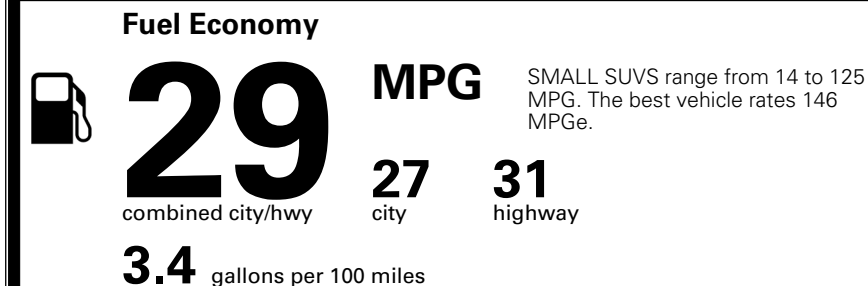

EXTERIOR

17" Machine Finished Alloy Wheels
Heated Outside Mirrors w/ LED Turn Signals
Upgraded Grille w/LED Positioning Lights
LED Rear Combination Lights & Daytime Running Lights
Front Fog Lights
Roof Rails, Rear Spoiler, and Rear Privacy Glass
Compact Spare Tire

WARRANTY

10 Year/100,000 Mile Limited Powertrain Warranty
5 Year/60,000 Mile Limited Basic Warranty
5 Year/60,000 Mile Roadside Assistance

MANUFACTURER'S SUGGESTED RETAIL PRICE ▶

$ 26,990.00

ADDITIONAL INSTALLED EQUIPMENT:
(In addition to or in place of standard features)
Carpeted Floor Mats $200.00
Cargo Tray, Reversible $140.00
Auto-Dimming Mirror w/ HomeLink™ $375.00

MSRP INCLUDING OPTIONS

$ 27,705.00

INLAND FREIGHT AND HANDLING

$ 1,495.00

TOTAL MANUFACTURER'S SUGGESTED RETAIL PRICE ▶

$ 29,200.00

TOTAL ADDITIONAL WEIGHT: 10.5

*Additional terms and conditions apply.

**Kia Connect may be currently unavailable for some Model Year 2022 and newer vehicles sold or purchased in Massachusetts; please see owners.kia.com for more information.

NOTE: When you purchase this vehicle, Kia America, Inc. collects personal information you provide to the dealership. For information on our collection and use of personal information and your rights, please see our Privacy Policy on www.kia.com.

EPA DOT Fuel Economy and Environment

Gasoline Vehicle

You save $0
in fuel costs over 5 years compared to the average new vehicle.

Annual fuel cost $1,700