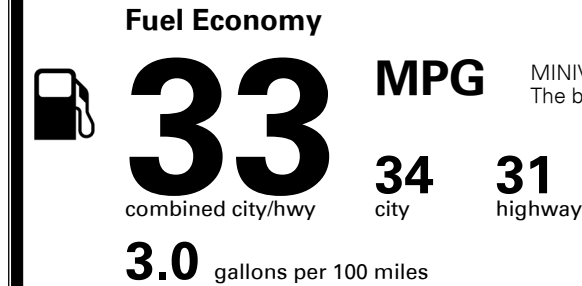

EPA DOT Fuel Economy and Environment

Gasoline Vehicle

MINIVANS range from 20 to 48 MPG. The best vehicle rates 140 MPGe.

You save $1,500
in fuel costs over 5 years compared to the average new vehicle.

Annual fuel cost
$1,600