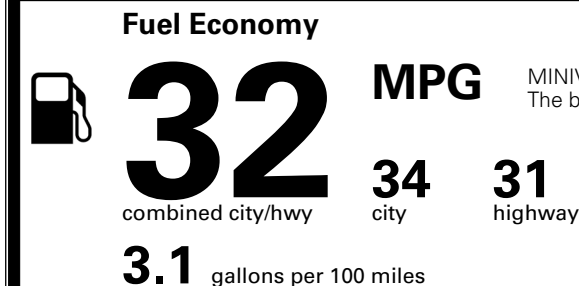

EPA DOT Fuel Economy and Environment

Gasoline Vehicle

MINIVANS range from 20 to 83 MPG. The best vehicle rates 146 MPGe.

You save $750
in fuel costs over 5 years compared to the average new vehicle.

Annual fuel cost
$1,550