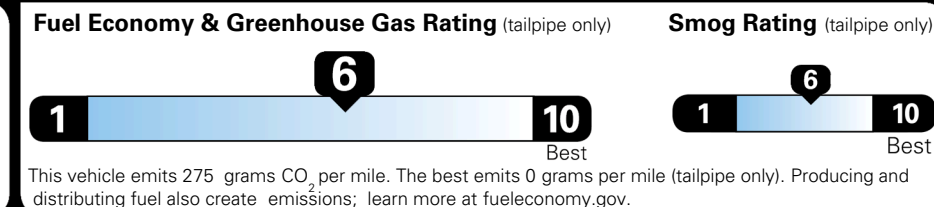

EPA DOT Fuel Economy and Environment

Gasoline Vehicle

MINIVANS range from 20 to 83 MPG. The best vehicle rates 146 MPGe.

You save \$750
 in fuel costs over 5 years compared to the average new vehicle.

Annual fuel cost
\$1,550