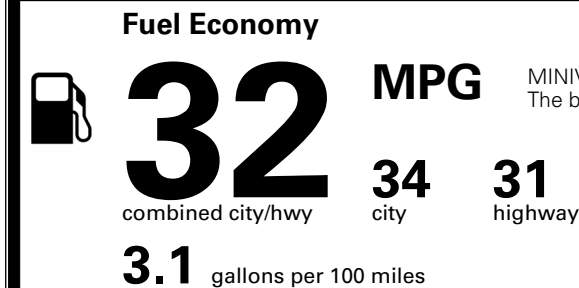

EPA DOT Fuel Economy and Environment

Gasoline Vehicle

MINIVANS range from 20 to 83 MPG. The best vehicle rates 146 MPGe.

You save $750
in fuel costs over 5 years compared to the average new vehicle.

Annual fuel cost
$1,550